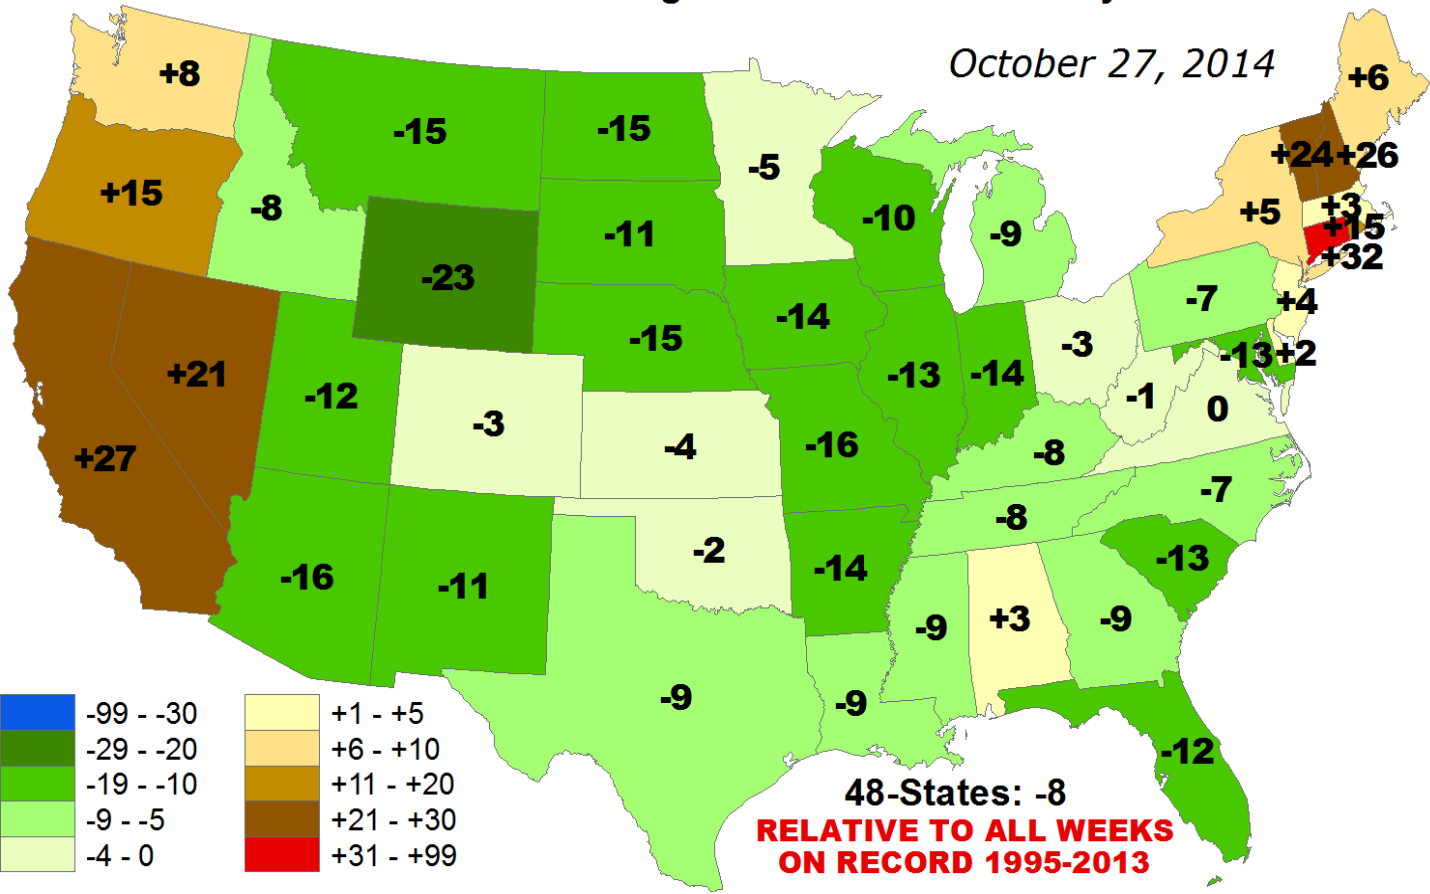

Percent of Pasture & Range Land in "Good" or "Very Good" Condition

Percent of Pasture & Range Land in "Poor" or "Very Poor" Condition

ANOMALOUS % of Pasture and Range Land in "Poor" or "Very Poor" Condition

October 27, 2014

ANOMALOUS % of Pasture and Range Lands in "Poor" or "Very Poor" Condition

October 27, 2014

CHANGE in % Pasture and Range Lands in "Poor" or "Very Poor" Condition
1 WEEK (Oct. 20, 2014 - Oct. 27, 2014)