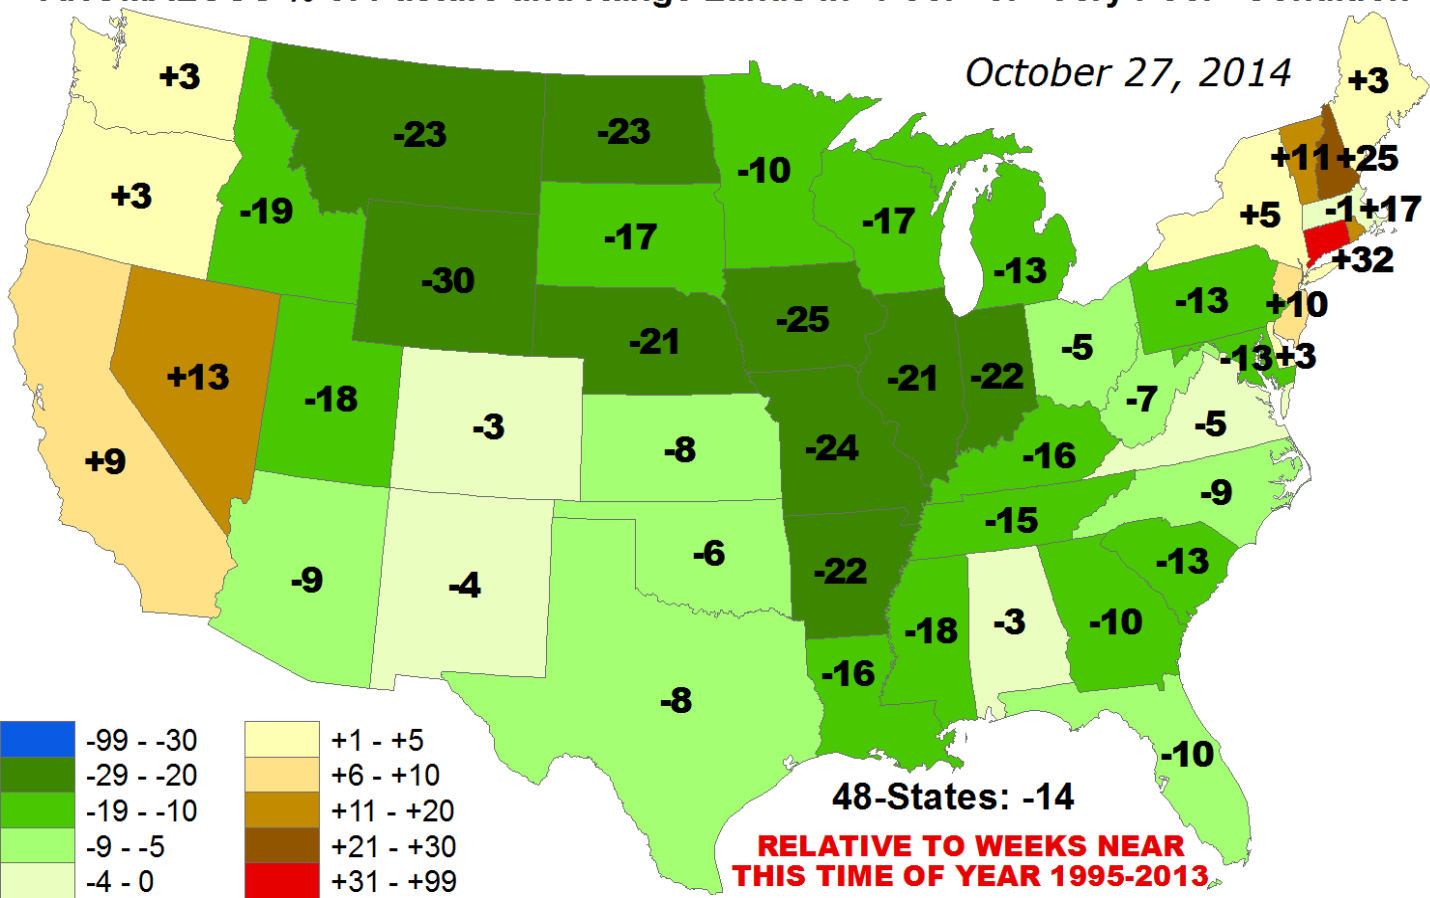

Percent of Pasture & Range Land in "Good" or "Very Good" Condition

Percent of Pasture & Range Land in "Poor" or "Very Poor" Condition

ANOMALOUS % of Pasture and Range Land in "Poor" or "Very Poor" Condition

October 27, 2014

ANOMALOUS % of Pasture and Range Lands in "Poor" or "Very Poor" Condition

October 27, 2014

CHANGE in % Pasture and Range Lands in "Poor" or "Very Poor" Condition
1 WEEK (Oct. 20, 2014 - Oct. 27, 2014)