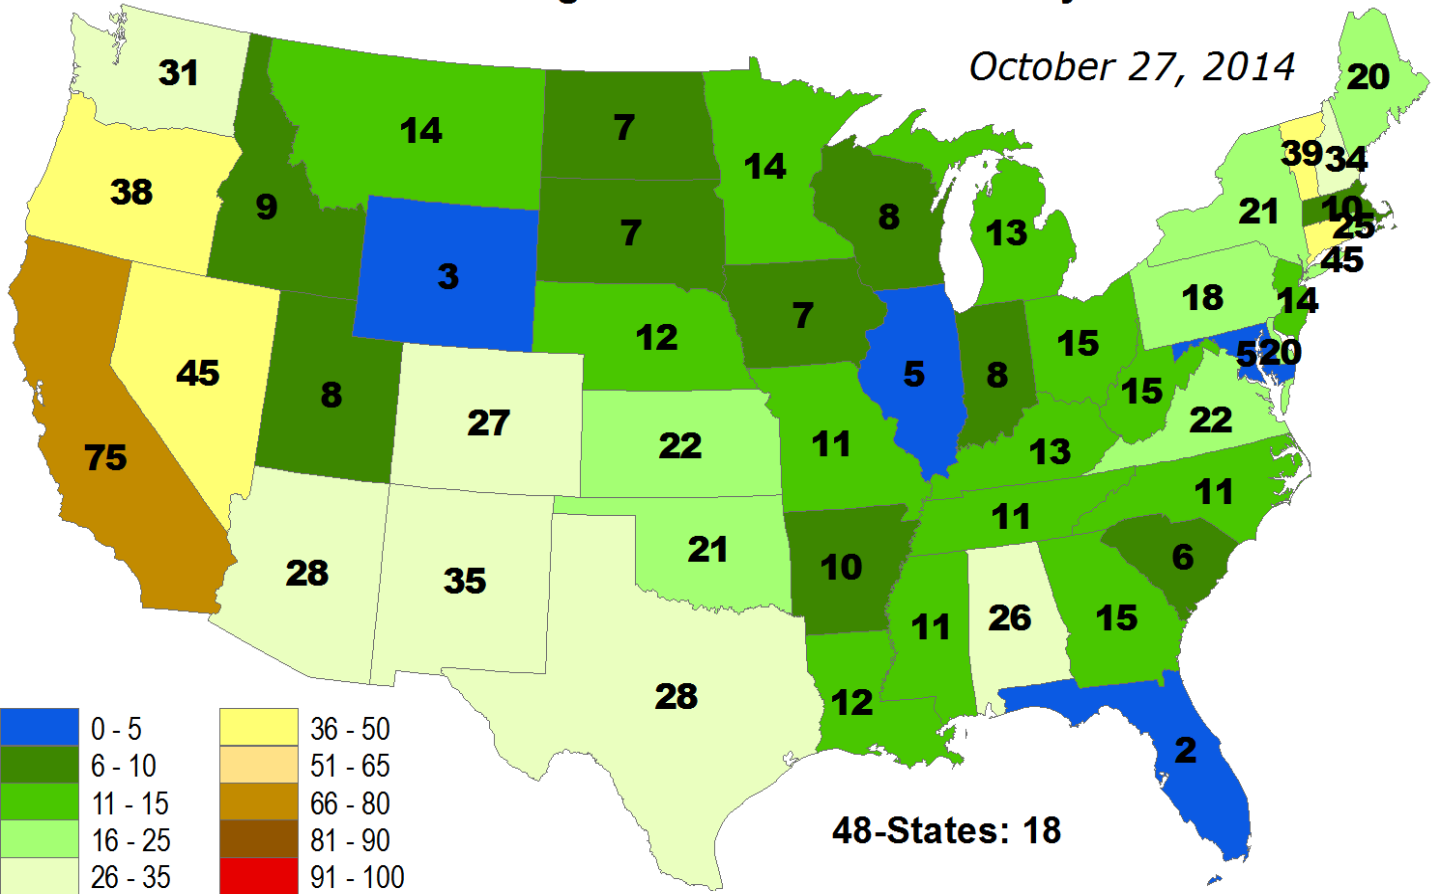

Percent of Pasture & Range Land in "Good" or "Very Good" Condition

Percent of Pasture & Range Land in "Poor" or "Very Poor" Condition

ANOMALOUS % of Pasture and Range Land in "Poor" or "Very Poor" Condition

October 27, 2014

ANOMALOUS % of Pasture and Range Lands in "Poor" or "Very Poor" Condition

October 27, 2014

CHANGE in % Pasture and Range Lands in "Poor" or "Very Poor" Condition
1 WEEK (Oct. 20, 2014 - Oct. 27, 2014)