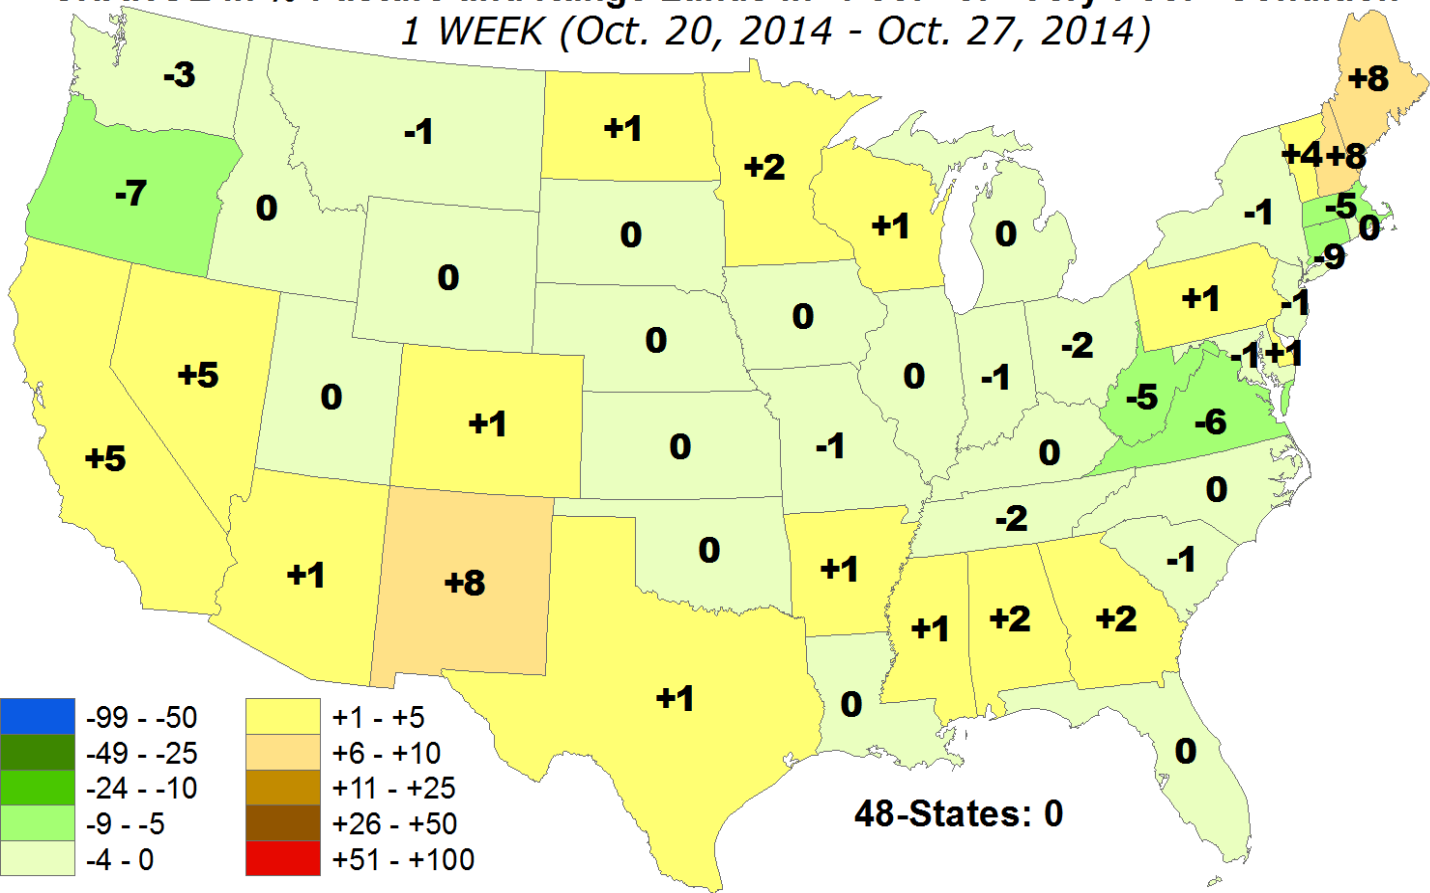

October 27, 2014

ANOMALOUS % of Pasture and Range Lands in "Poor" or "Very Poor" Condition

October 27, 2014

CHANGE in % Pasture and Range Lands in "Poor" or "Very Poor" Condition
1 WEEK (Oct. 20, 2014 - Oct. 27, 2014)

CHANGE in % Pasture and Range Lands in "Poor" or "Very Poor" Condition
4 WEEKS (Sep. 29, 2014 - Oct. 27, 2014)

CHANGE in % Pasture and Range Lands in "Poor" or "Very Poor" Condition
SINCE END OF LAST SEASON (Oct. 27, 2013 - Oct. 27, 2014)