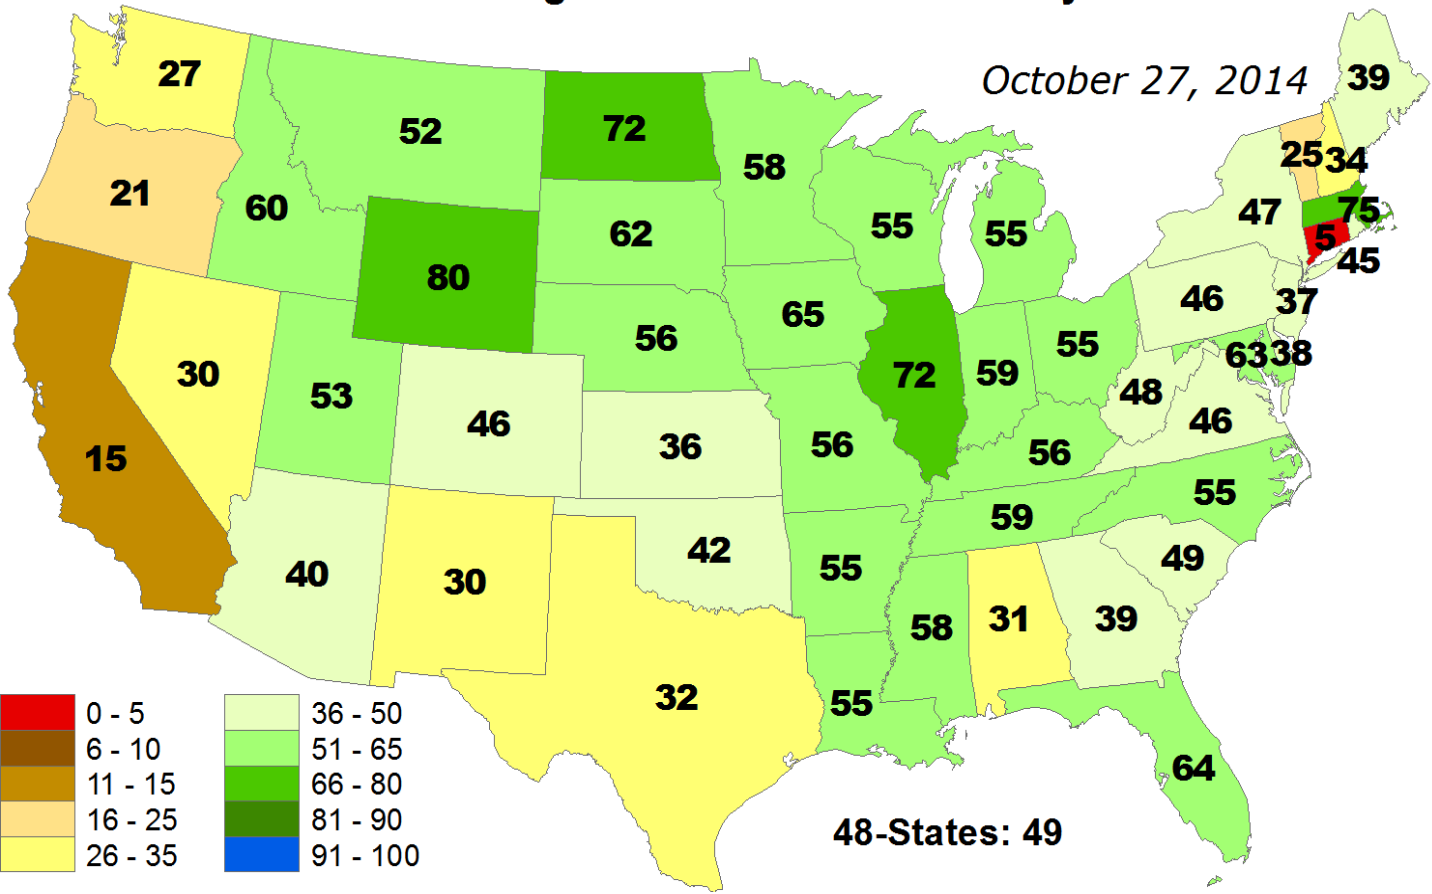

Percent of Pasture & Range Land in "Good" or "Very Good" Condition

Percent of Pasture & Range Land in "Poor" or "Very Poor" Condition

ANOMALOUS % of Pasture and Range Land in "Poor" or "Very Poor" Condition

October 27, 2014

ANOMALOUS % of Pasture and Range Lands in "Poor" or "Very Poor" Condition

October 27, 2014

CHANGE in % Pasture and Range Lands in "Poor" or "Very Poor" Condition
1 WEEK (Oct. 20, 2014 - Oct. 27, 2014)