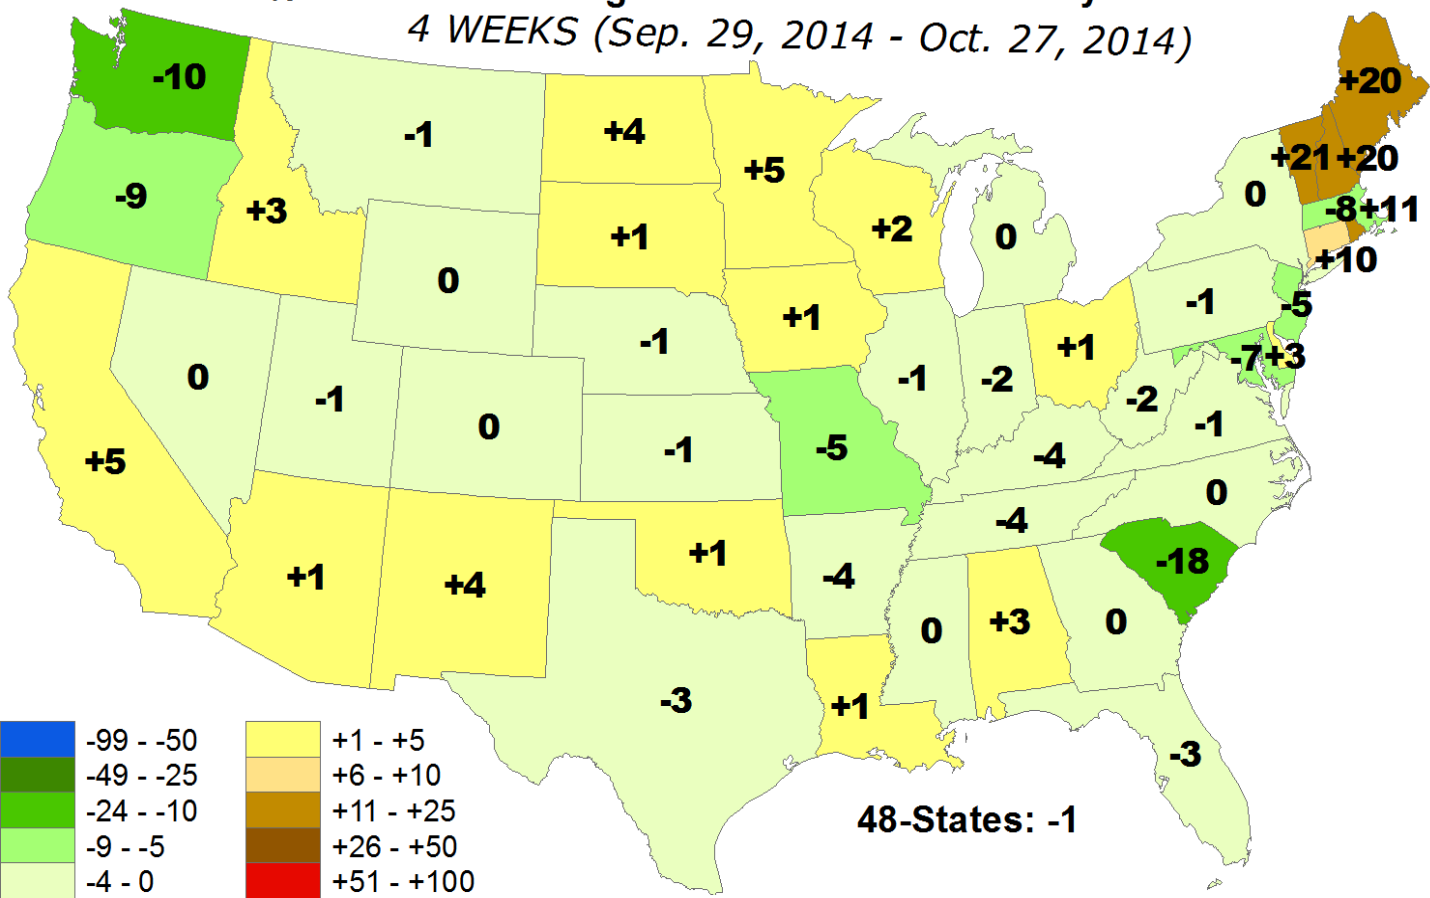

October 27, 2014

ANOMALOUS % of Pasture and Range Lands in "Poor" or "Very Poor" Condition

October 27, 2014

CHANGE in % Pasture and Range Lands in "Poor" or "Very Poor" Condition
1 WEEK (Oct. 20, 2014 - Oct. 27, 2014)

CHANGE in % Pasture and Range Lands in "Poor" or "Very Poor" Condition
4 WEEKS (Sep. 29, 2014 - Oct. 27, 2014)

CHANGE in % Pasture and Range Lands in "Poor" or "Very Poor" Condition
SINCE END OF LAST SEASON (Oct. 27, 2013 - Oct. 27, 2014)