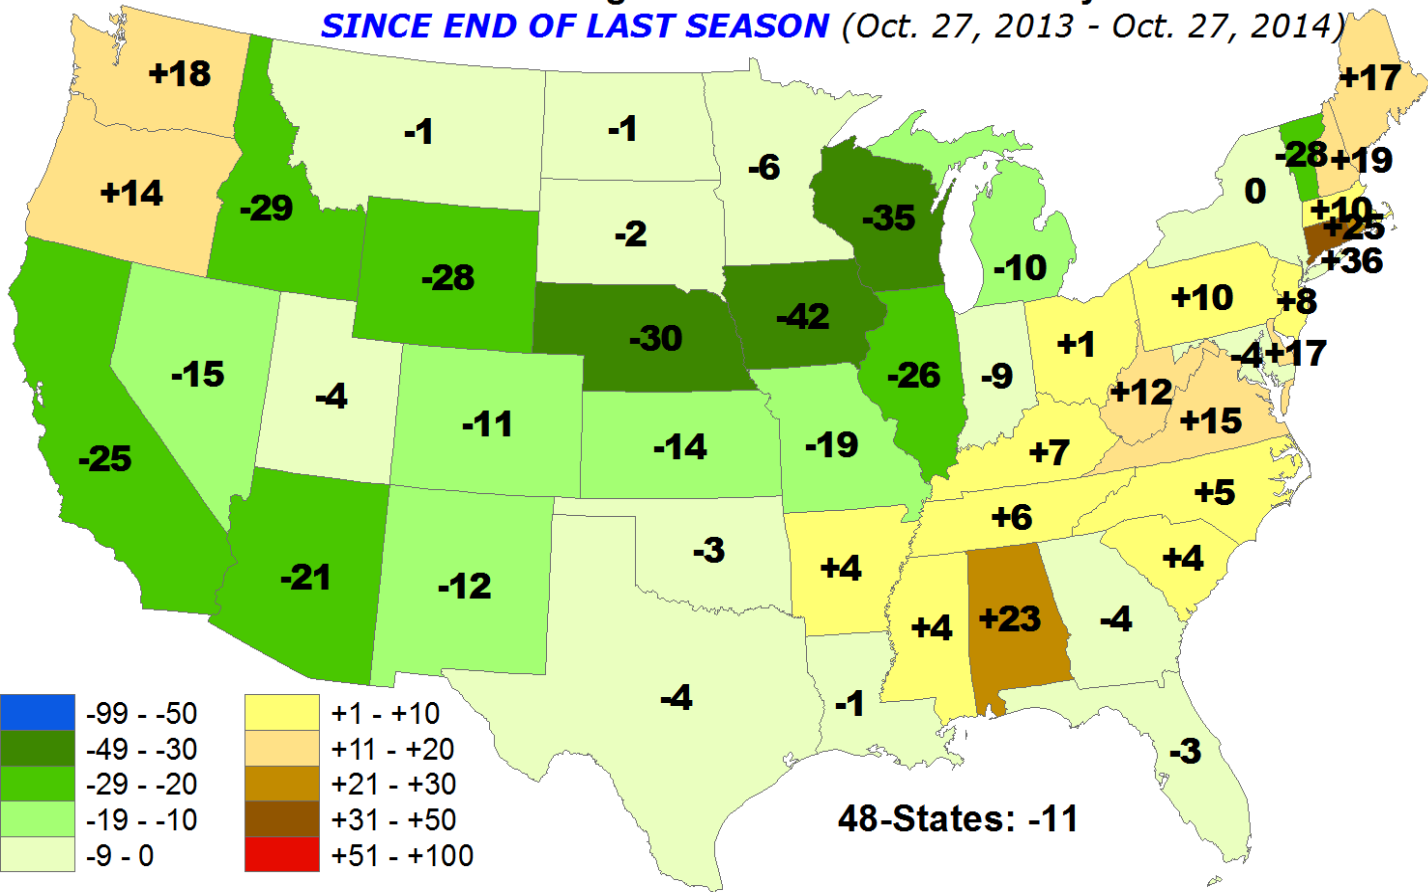

October 27, 2014

ANOMALOUS % of Pasture and Range Lands in "Poor" or "Very Poor" Condition

October 27, 2014

CHANGE in % Pasture and Range Lands in "Poor" or "Very Poor" Condition
1 WEEK (Oct. 20, 2014 - Oct. 27, 2014)

CHANGE in % Pasture and Range Lands in "Poor" or "Very Poor" Condition
4 WEEKS (Sep. 29, 2014 - Oct. 27, 2014)

CHANGE in % Pasture and Range Lands in "Poor" or "Very Poor" Condition
SINCE END OF LAST SEASON (Oct. 27, 2013 - Oct. 27, 2014)