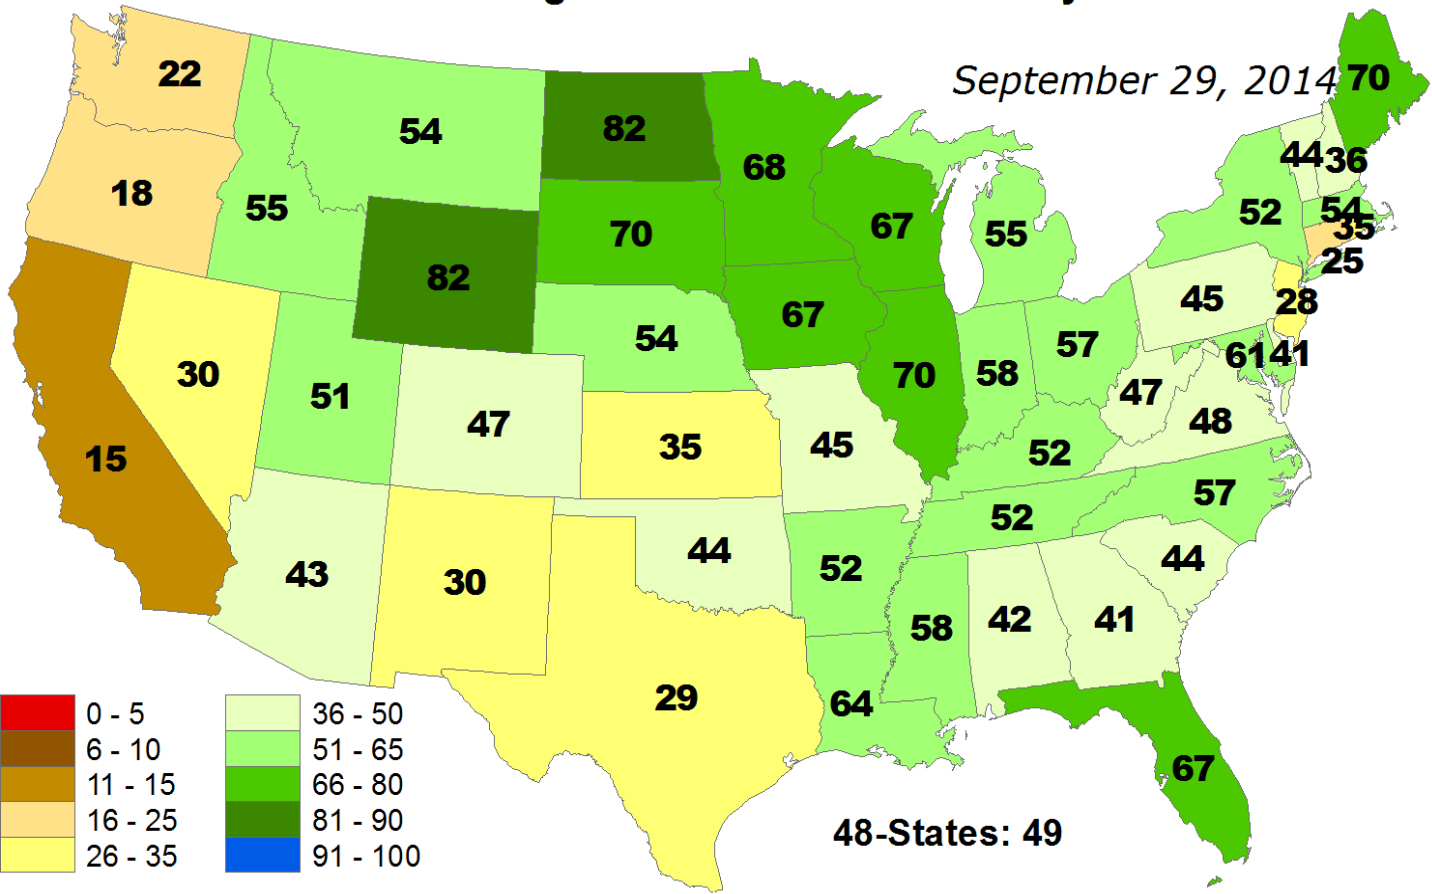

Percent of Pasture & Range Land in "Good" or "Very Good" Condition

Percent of Pasture & Range Land in "Poor" or "Very Poor" Condition

ANOMALOUS % of Pasture and Range Land in "Poor" or "Very Poor" Condition

September 29, 2014

ANOMALOUS % of Pasture and Range Lands in "Poor" or "Very Poor" Condition

September 29, 2014

Average Pasture and Range Land Condition PERCENTILE

Average Pasture and Range Land Condition PERCENTILE