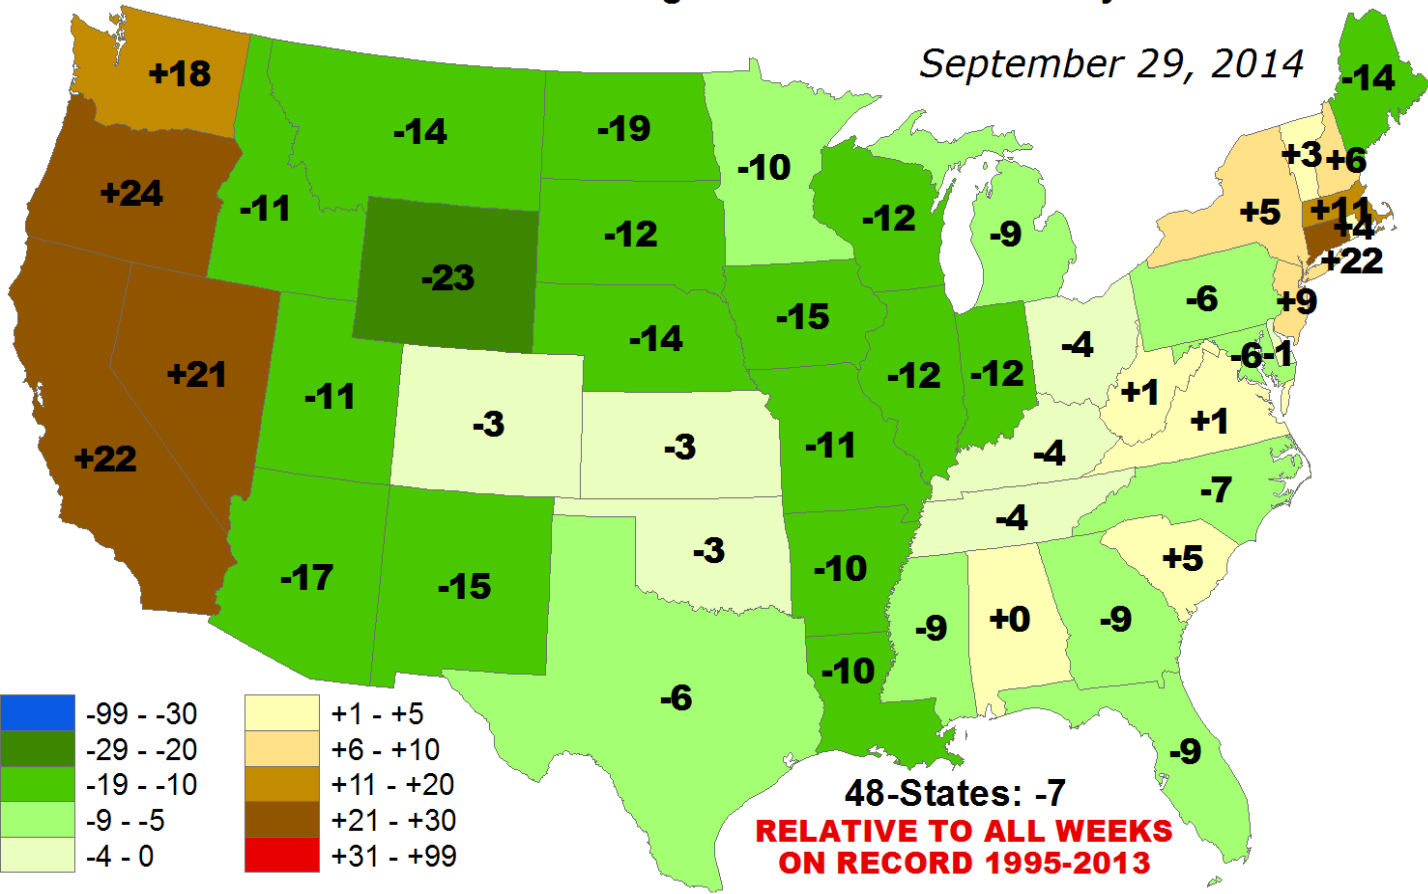

Percent of Pasture & Range Land in "Good" or "Very Good" Condition

Percent of Pasture & Range Land in "Poor" or "Very Poor" Condition

ANOMALOUS % of Pasture and Range Land in "Poor" or "Very Poor" Condition

September 29, 2014

ANOMALOUS % of Pasture and Range Lands in "Poor" or "Very Poor" Condition

September 29, 2014

Average Pasture and Range Land Condition PERCENTILE

Average Pasture and Range Land Condition PERCENTILE