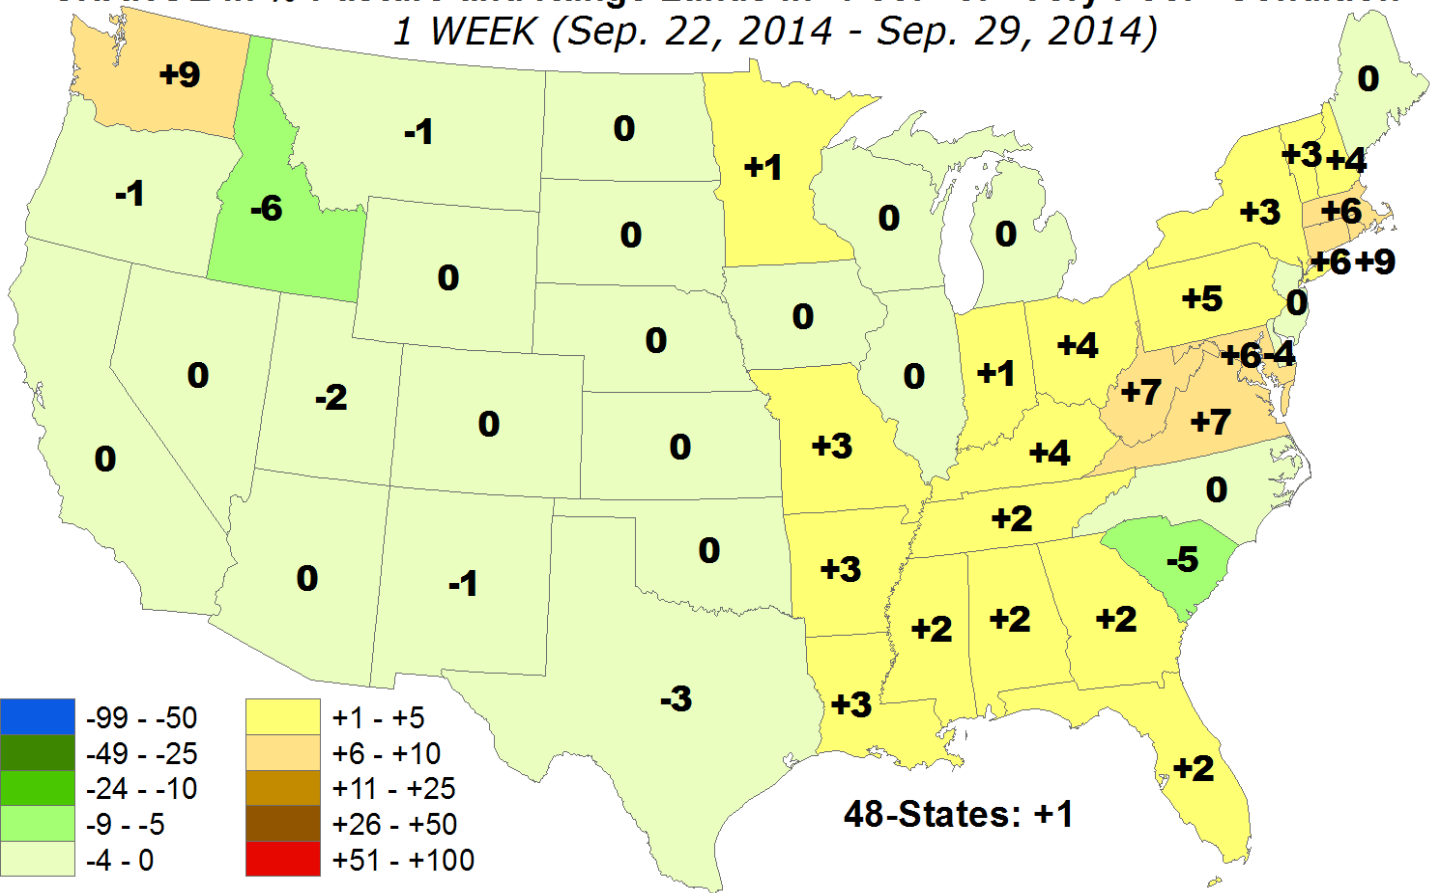

September 29, 2014

ANOMALOUS % of Pasture and Range Lands in "Poor" or "Very Poor" Condition

September 29, 2014

Average Pasture and Range Land Condition PERCENTILE

Average Pasture and Range Land Condition PERCENTILE

CHANGE in % Pasture and Range Lands in "Poor" or "Very Poor" Condition
1 WEEK (Sep. 22, 2014 - Sep. 29, 2014)

CHANGE in % Pasture and Range Lands in "Poor" or "Very Poor" Condition
4 WEEKS (Sep. 1, 2014 - Sep. 29, 2014)