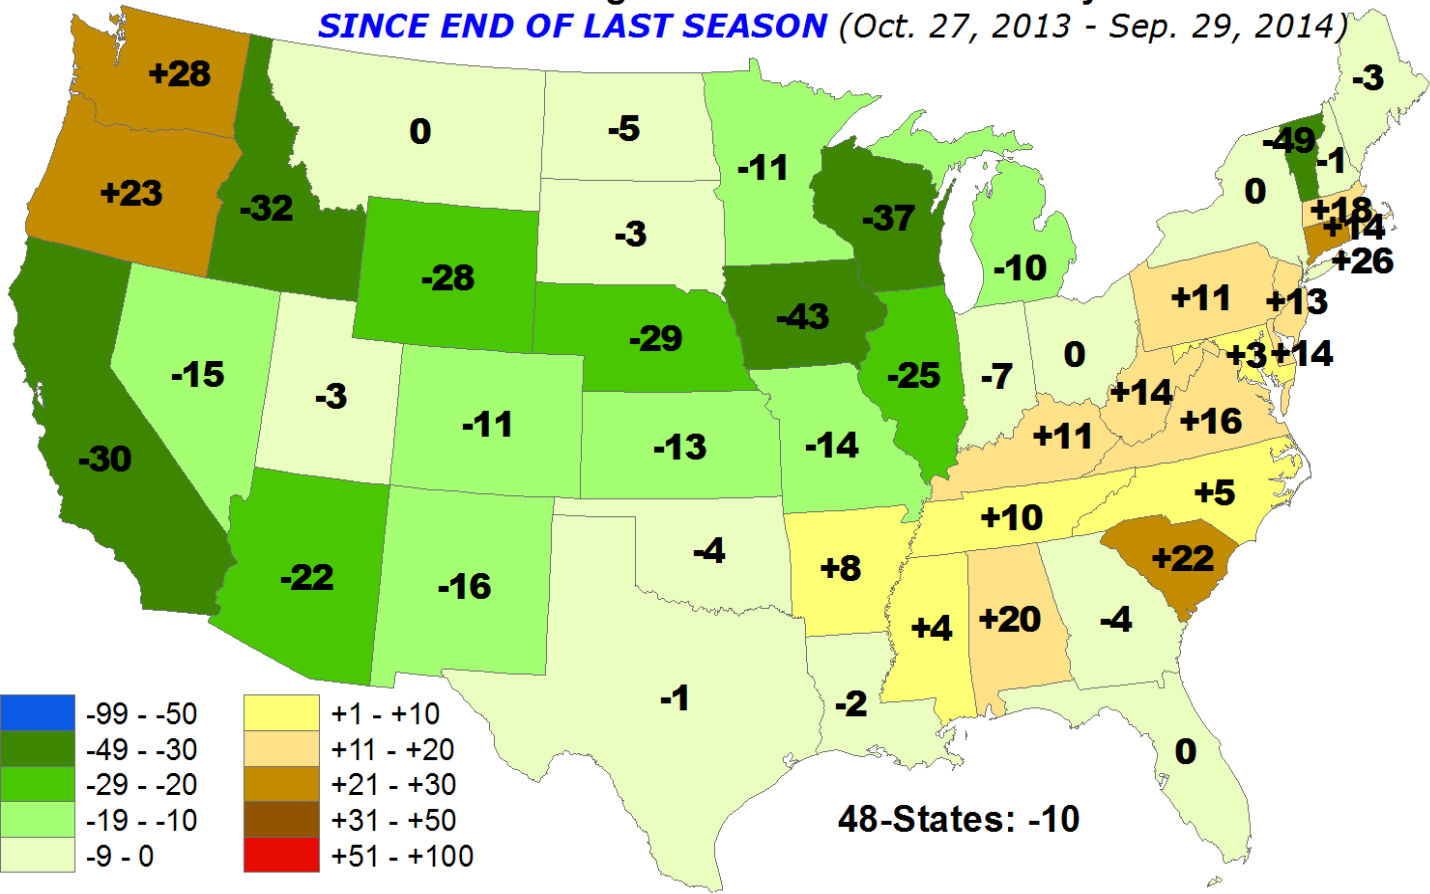

CHANGE in % Pasture and Range Lands in "Poor" or "Very Poor" Condition
SINCE END OF LAST SEASON (Oct. 27, 2013 - Sep. 29, 2014)