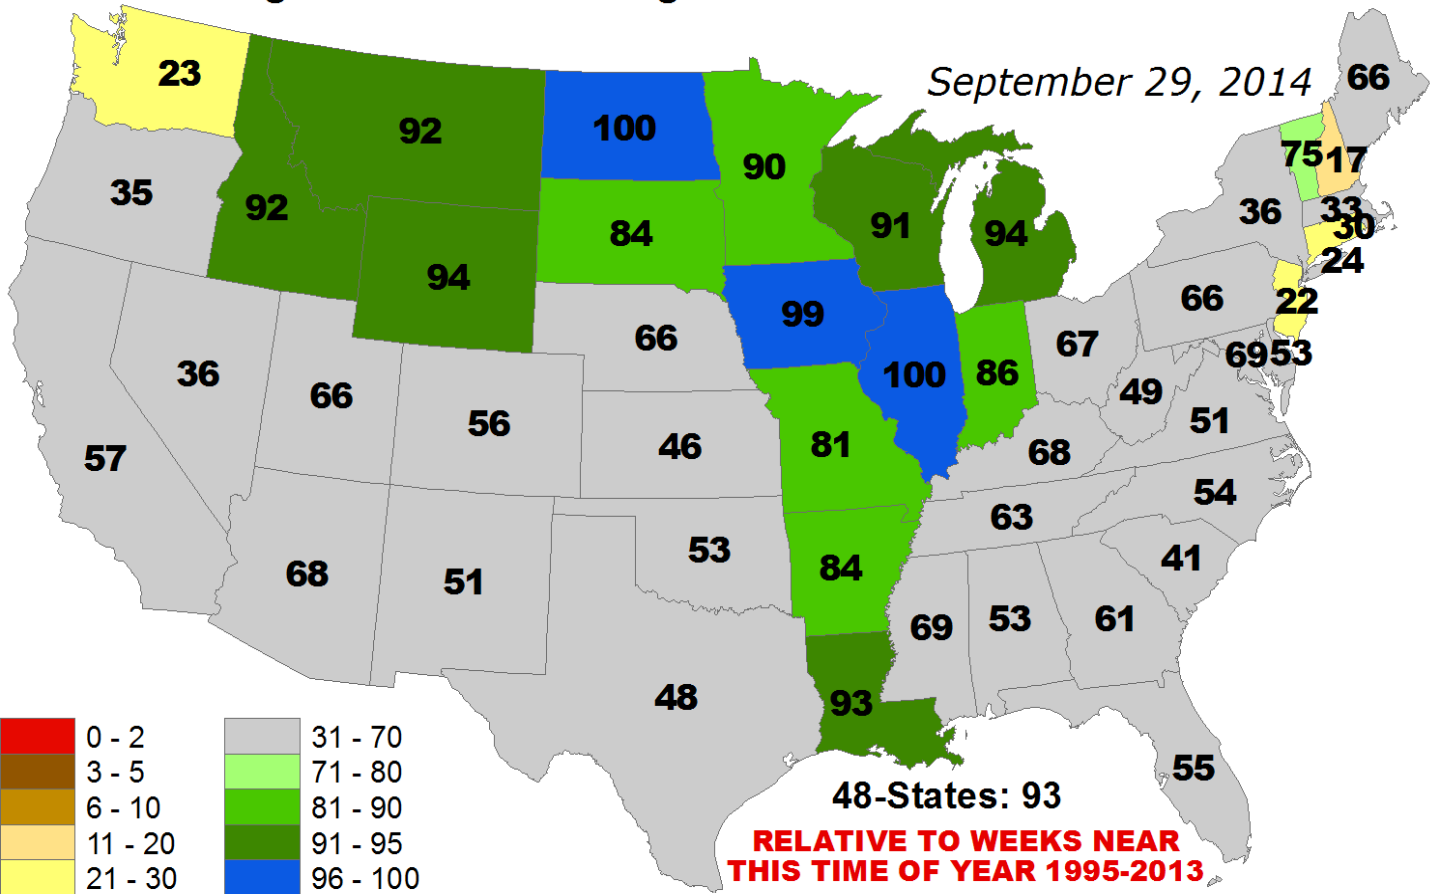

September 29, 2014

ANOMALOUS % of Pasture and Range Lands in "Poor" or "Very Poor" Condition

September 29, 2014

Average Pasture and Range Land Condition PERCENTILE

Average Pasture and Range Land Condition PERCENTILE

CHANGE in % Pasture and Range Lands in "Poor" or "Very Poor" Condition
1 WEEK (Sep. 22, 2014 - Sep. 29, 2014)

CHANGE in % Pasture and Range Lands in "Poor" or "Very Poor" Condition
4 WEEKS (Sep. 1, 2014 - Sep. 29, 2014)