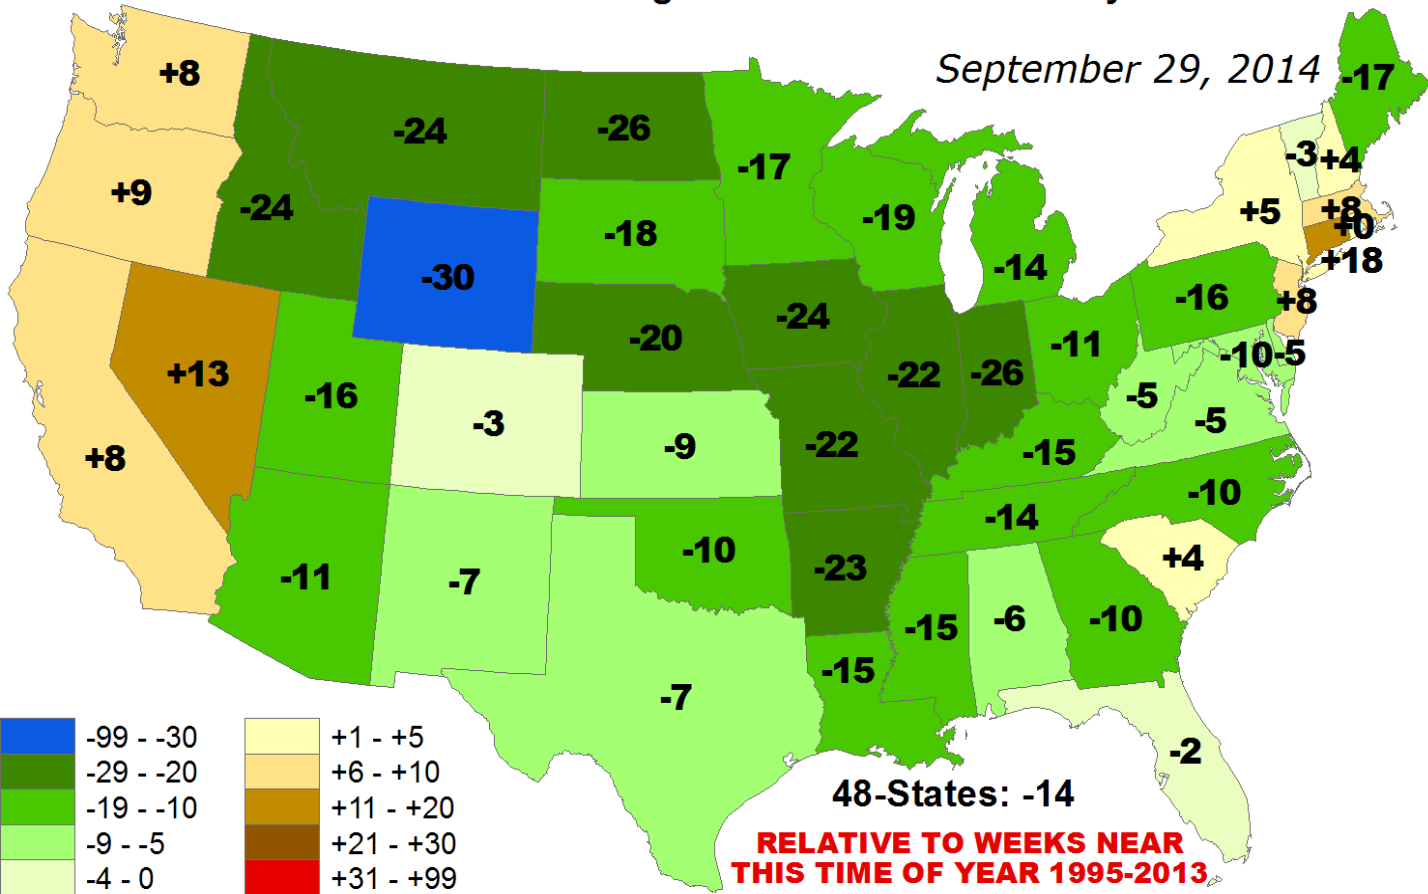

Percent of Pasture & Range Land in "Good" or "Very Good" Condition

Percent of Pasture & Range Land in "Poor" or "Very Poor" Condition

ANOMALOUS % of Pasture and Range Land in "Poor" or "Very Poor" Condition

September 29, 2014

ANOMALOUS % of Pasture and Range Lands in "Poor" or "Very Poor" Condition

September 29, 2014

Average Pasture and Range Land Condition PERCENTILE

Average Pasture and Range Land Condition PERCENTILE

CHANGE in % Pasture and Range Lands in "Poor" or "Very Poor" Condition
1 WEEK (Sep. 22, 2014 - Sep. 29, 2014)

CHANGE in % Pasture and Range Lands in "Poor" or "Very Poor" Condition
4 WEEKS (Sep. 1, 2014 - Sep. 29, 2014)