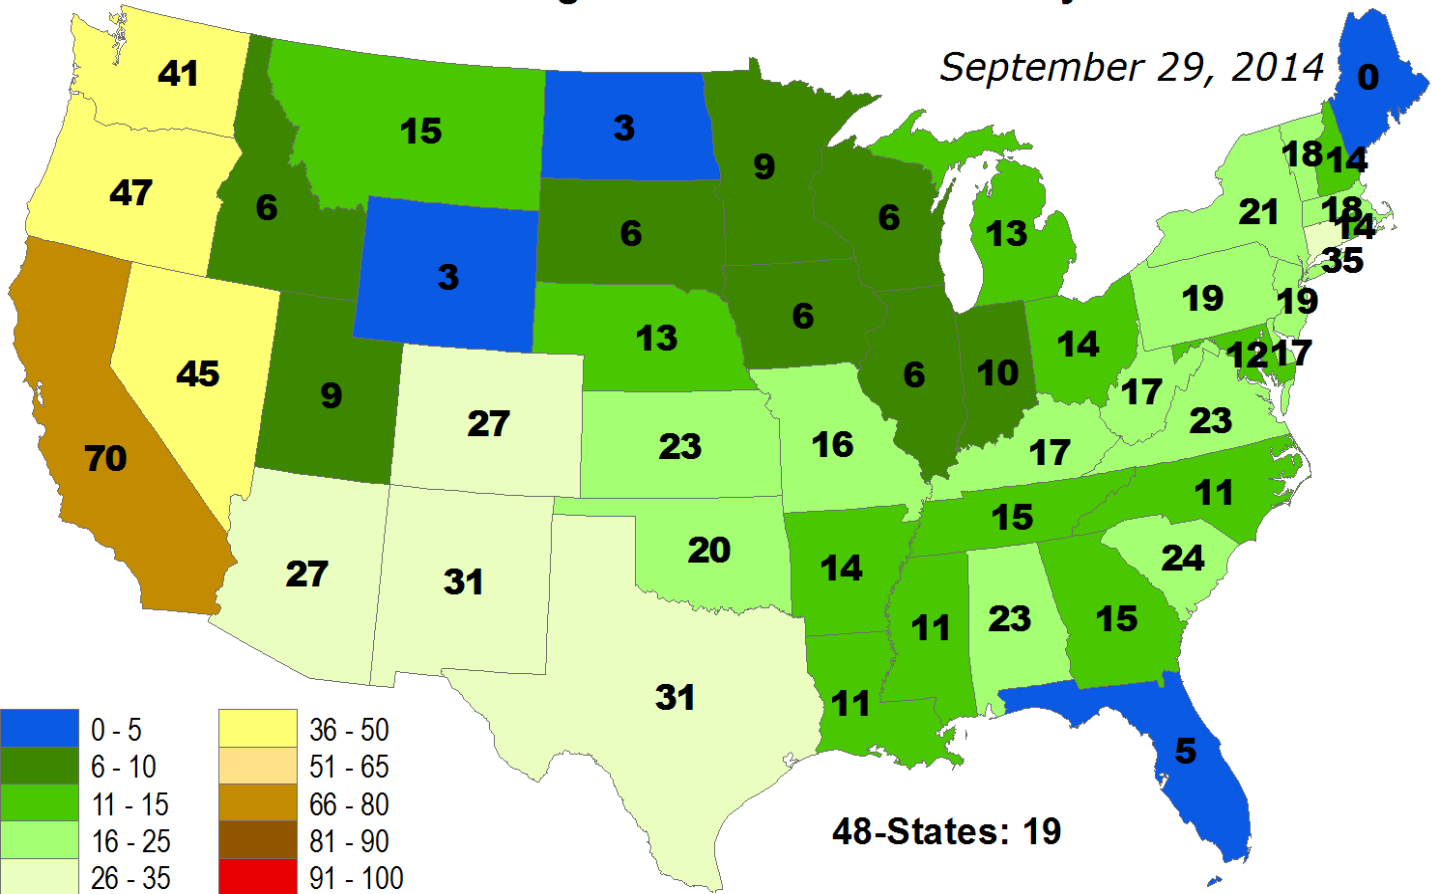

Percent of Pasture & Range Land in "Good" or "Very Good" Condition

Percent of Pasture & Range Land in "Poor" or "Very Poor" Condition

ANOMALOUS % of Pasture and Range Land in "Poor" or "Very Poor" Condition

September 29, 2014

ANOMALOUS % of Pasture and Range Lands in "Poor" or "Very Poor" Condition

September 29, 2014

Average Pasture and Range Land Condition PERCENTILE

Average Pasture and Range Land Condition PERCENTILE