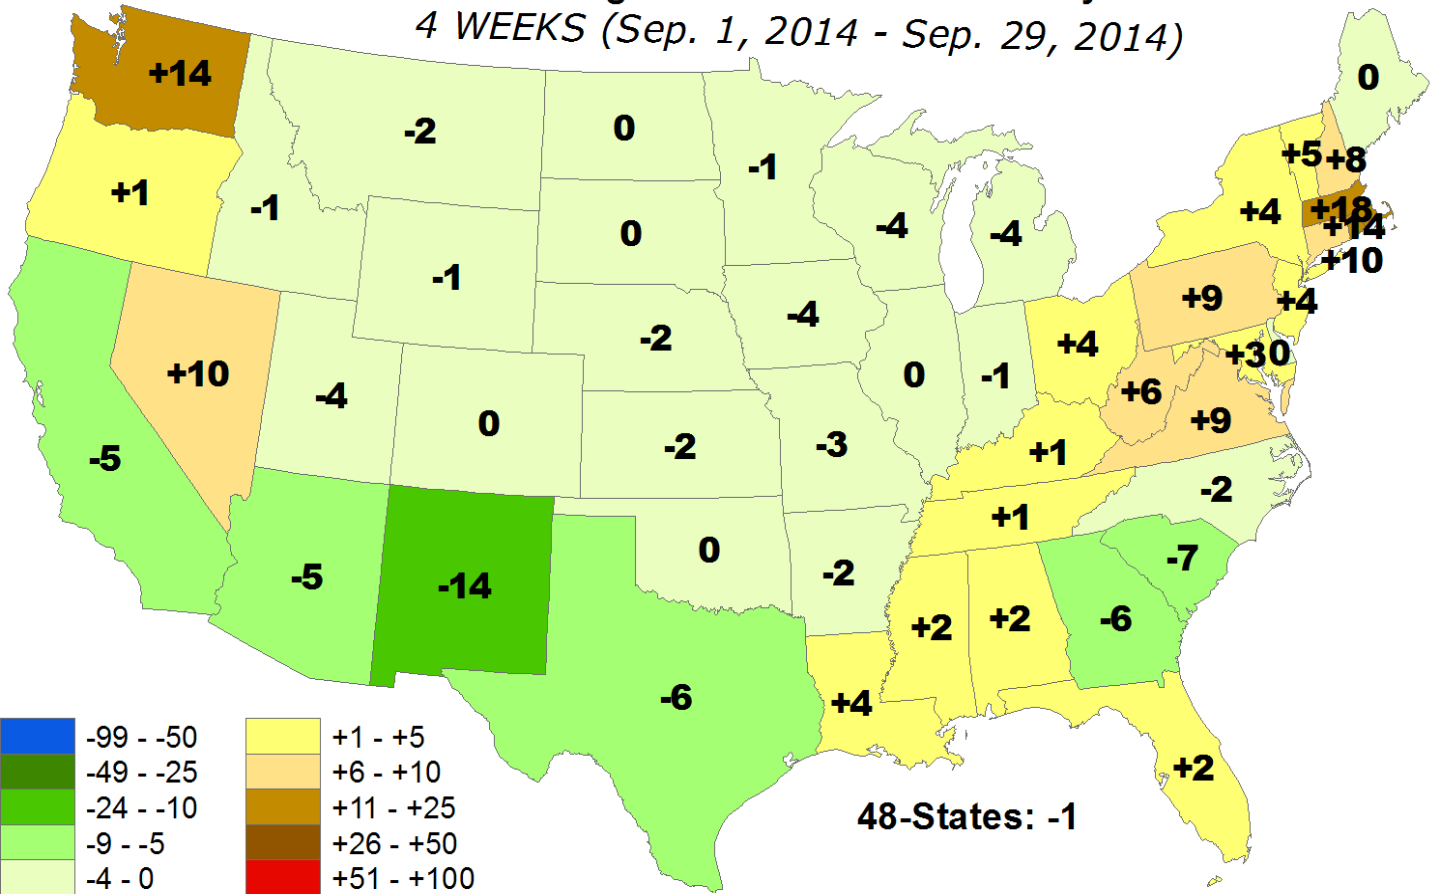

September 29, 2014

ANOMALOUS % of Pasture and Range Lands in "Poor" or "Very Poor" Condition

September 29, 2014

Average Pasture and Range Land Condition PERCENTILE

Average Pasture and Range Land Condition PERCENTILE

CHANGE in % Pasture and Range Lands in "Poor" or "Very Poor" Condition
1 WEEK (Sep. 22, 2014 - Sep. 29, 2014)

CHANGE in % Pasture and Range Lands in "Poor" or "Very Poor" Condition
4 WEEKS (Sep. 1, 2014 - Sep. 29, 2014)