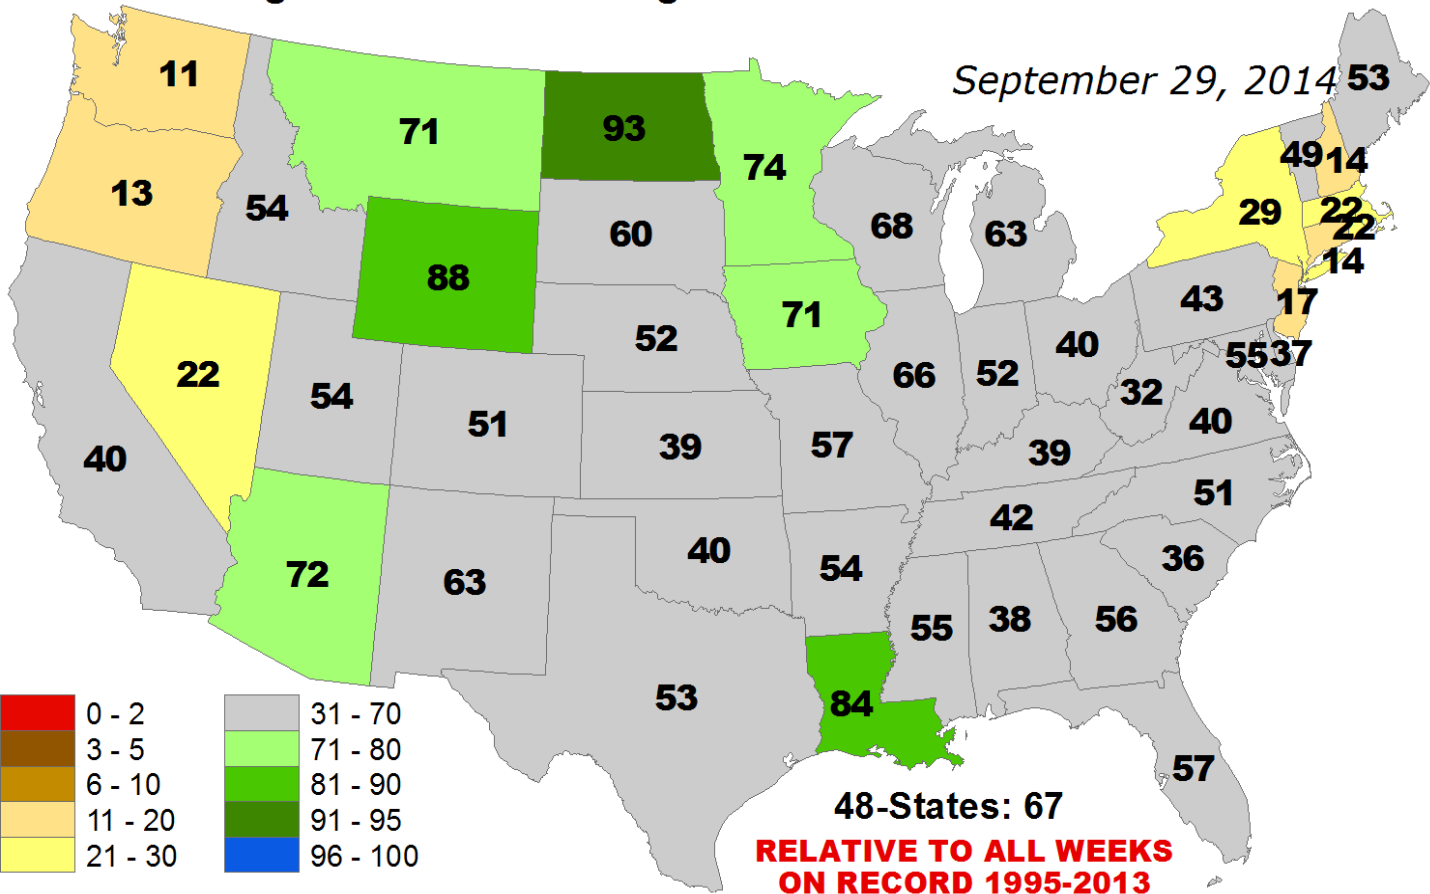

September 29, 2014

ANOMALOUS % of Pasture and Range Lands in "Poor" or "Very Poor" Condition

September 29, 2014

Average Pasture and Range Land Condition PERCENTILE

Average Pasture and Range Land Condition PERCENTILE

CHANGE in % Pasture and Range Lands in "Poor" or "Very Poor" Condition
1 WEEK (Sep. 22, 2014 - Sep. 29, 2014)

CHANGE in % Pasture and Range Lands in "Poor" or "Very Poor" Condition
4 WEEKS (Sep. 1, 2014 - Sep. 29, 2014)