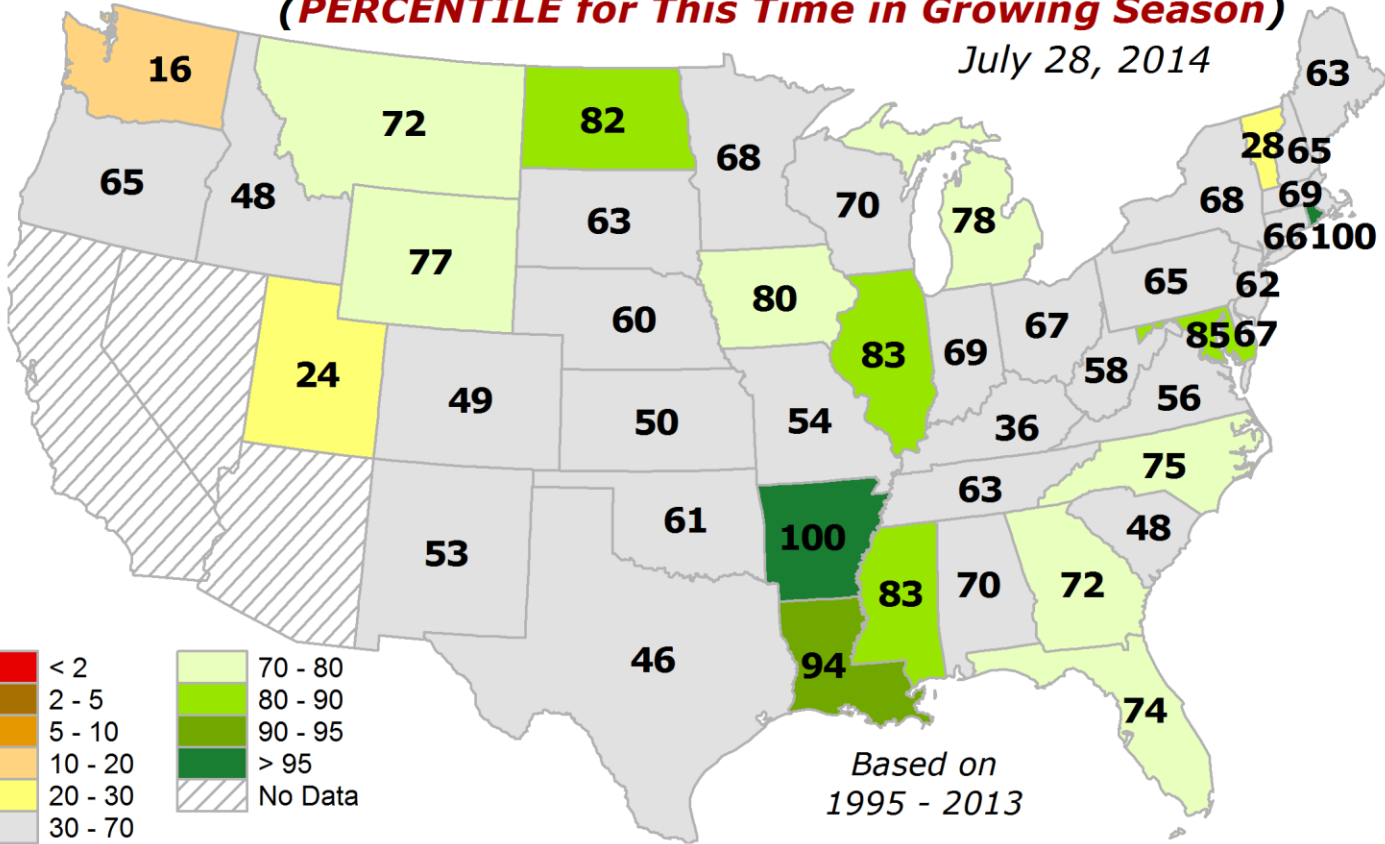

## Extent of Topsoil Short or Very Short of Moisture (*Raw Statewide Proportion*)

July 28, 2014

## Extent of Topsoil Short or Very Short of Moisture (*Change from Previous Week*)

July 28, 2014

## Extent of Topsoil Short or Very Short of Moisture (*PERCENTILE for This Time in Growing Season*)

July 28, 2014