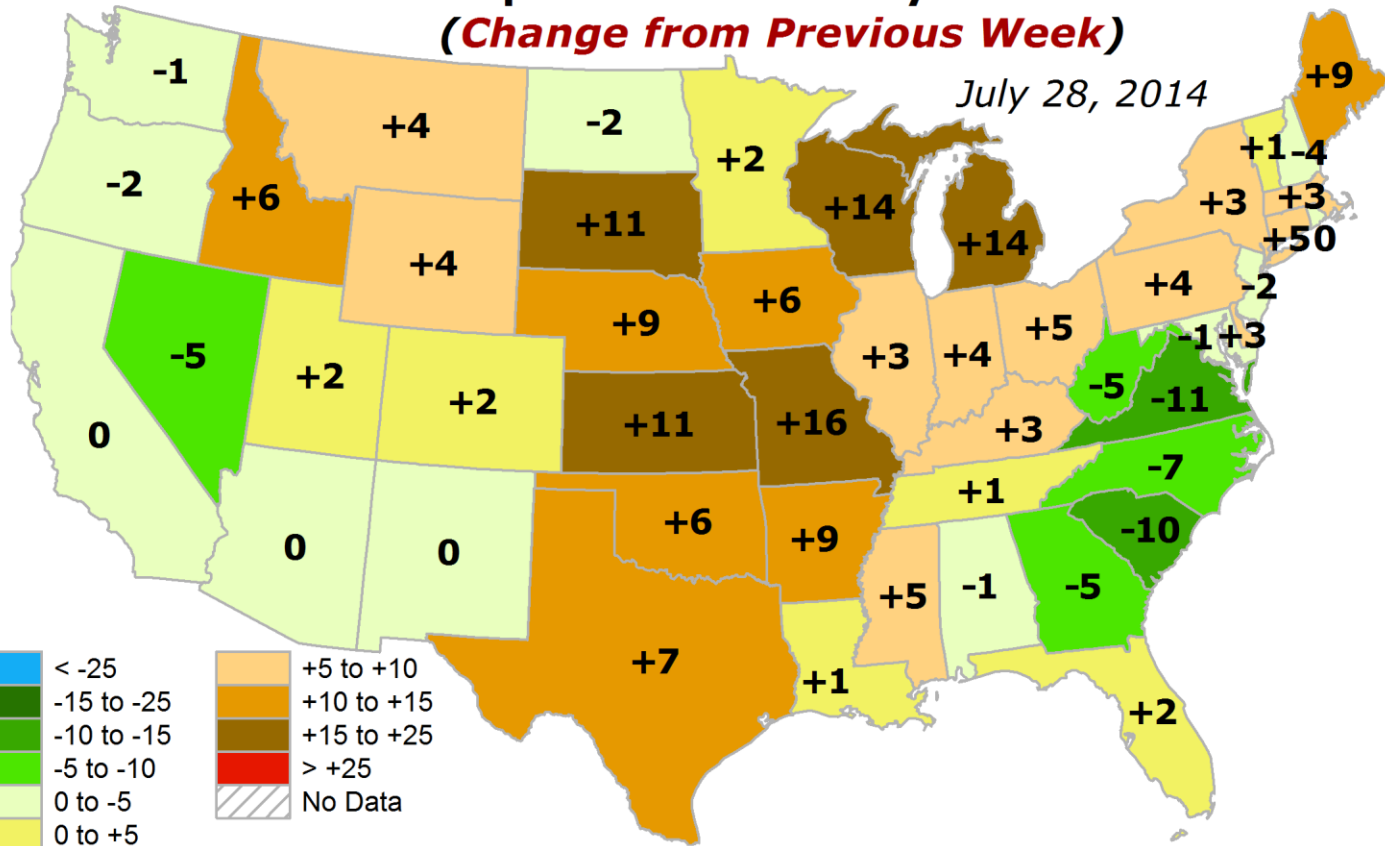

## Extent of Topsoil Short or Very Short of Moisture (*Raw Statewide Proportion*)

July 28, 2014

## Extent of Topsoil Short or Very Short of Moisture (*Change from Previous Week*)

July 28, 2014

## Extent of Topsoil Short or Very Short of Moisture (*PERCENTILE for This Time in Growing Season*)

July 28, 2014