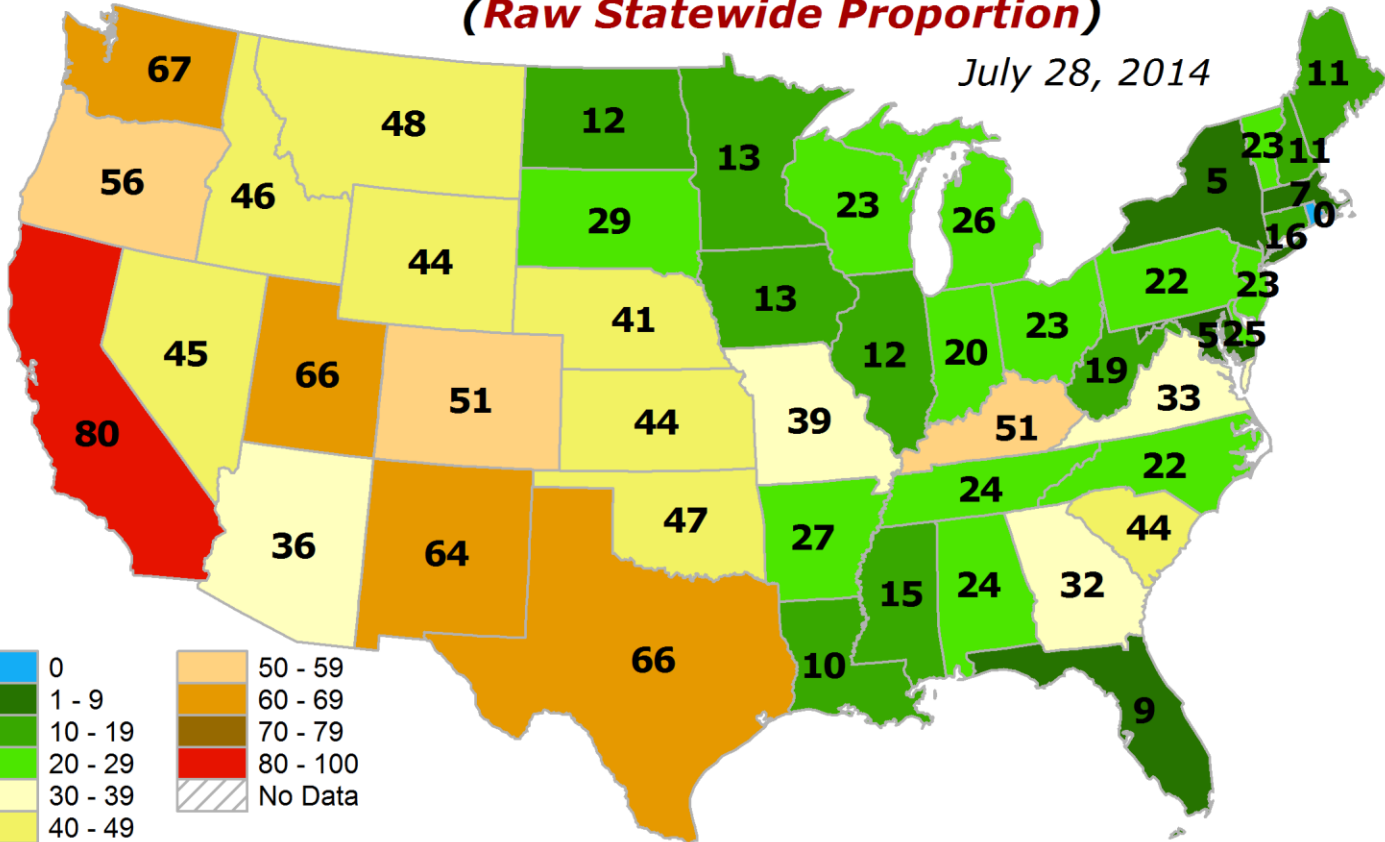

## Extent of Topsoil Short or Very Short of Moisture (*Raw Statewide Proportion*)

July 28, 2014

## Extent of Topsoil Short or Very Short of Moisture (*Change from Previous Week*)

July 28, 2014