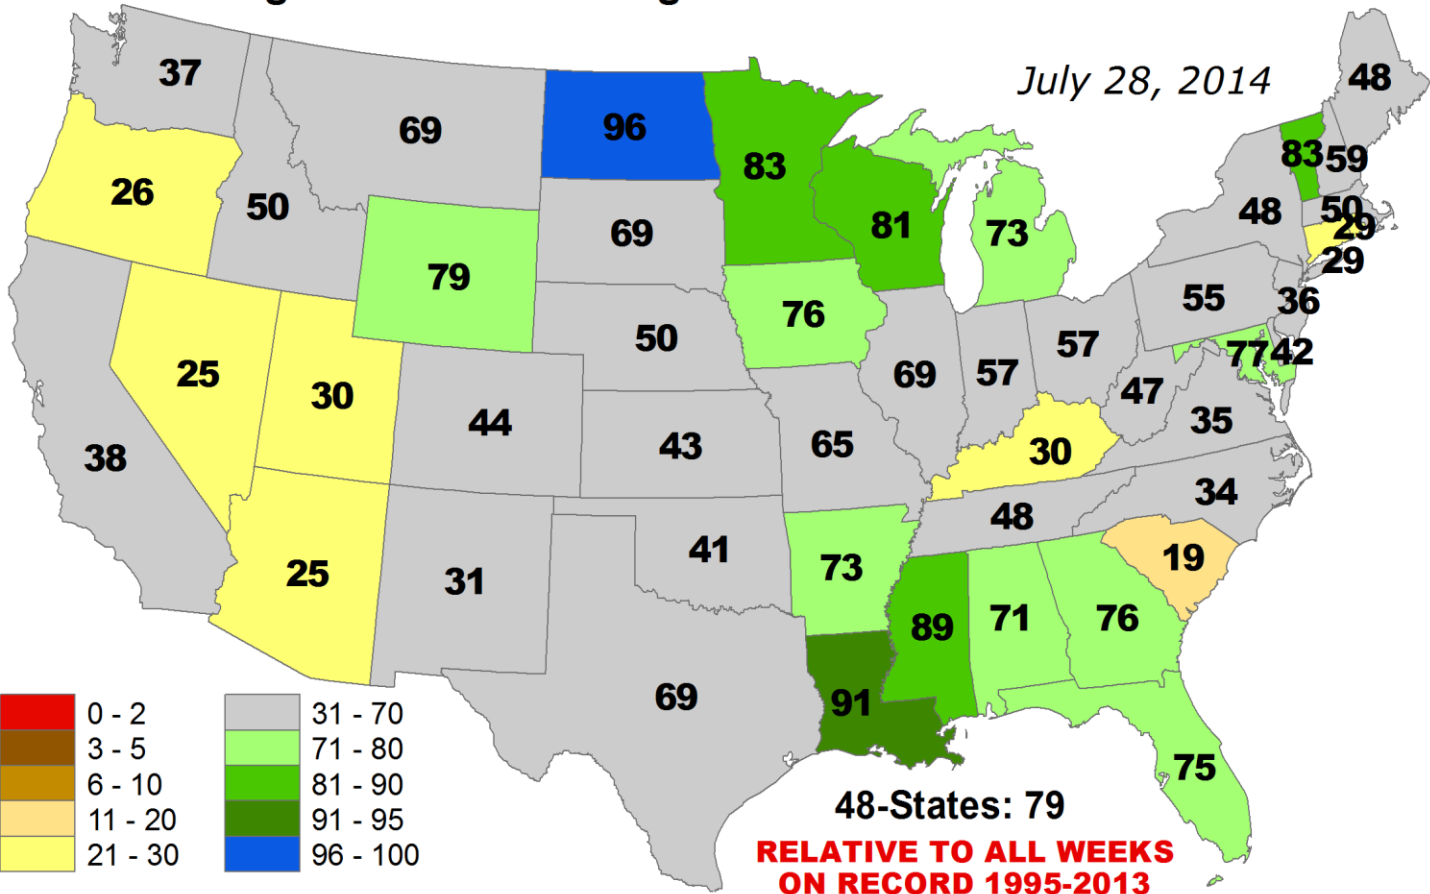

Percent of Pasture & Range Land in "Good" or "Very Good" Condition

Percent of Pasture & Range Land in "Poor" or "Very Poor" Condition

ANOMALOUS % of Pasture and Range Land in "Poor" or "Very Poor" Condition

July 28, 2014

ANOMALOUS % of Pasture and Range Lands in "Poor" or "Very Poor" Condition

July 28, 2014

Average Pasture and Range Land Condition PERCENTILE

Average Pasture and Range Land Condition PERCENTILE

CHANGE in % Pasture and Range Lands in "Poor" or "Very Poor" Condition
1 WEEK (Jul. 21, 2014 - Jul. 28, 2014)

CHANGE in % Pasture and Range Lands in "Poor" or "Very Poor" Condition
4 WEEKS (Jun. 30, 2014 - Jul. 28, 2014)