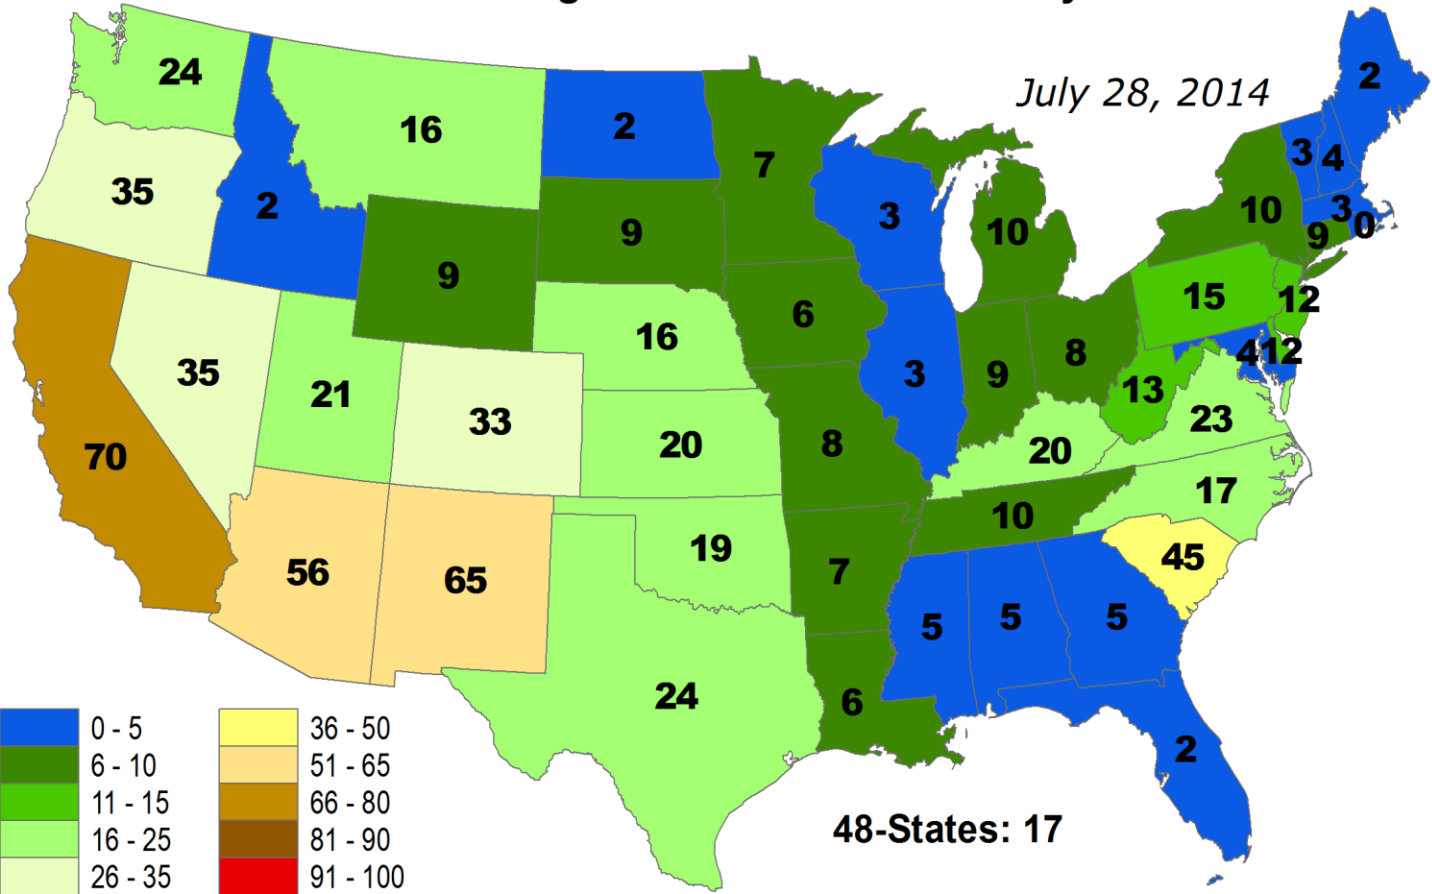

Percent of Pasture & Range Land in "Good" or "Very Good" Condition

Percent of Pasture & Range Land in "Poor" or "Very Poor" Condition

ANOMALOUS % of Pasture and Range Land in "Poor" or "Very Poor" Condition

July 28, 2014

ANOMALOUS % of Pasture and Range Lands in "Poor" or "Very Poor" Condition

July 28, 2014

Average Pasture and Range Land Condition PERCENTILE

Average Pasture and Range Land Condition PERCENTILE