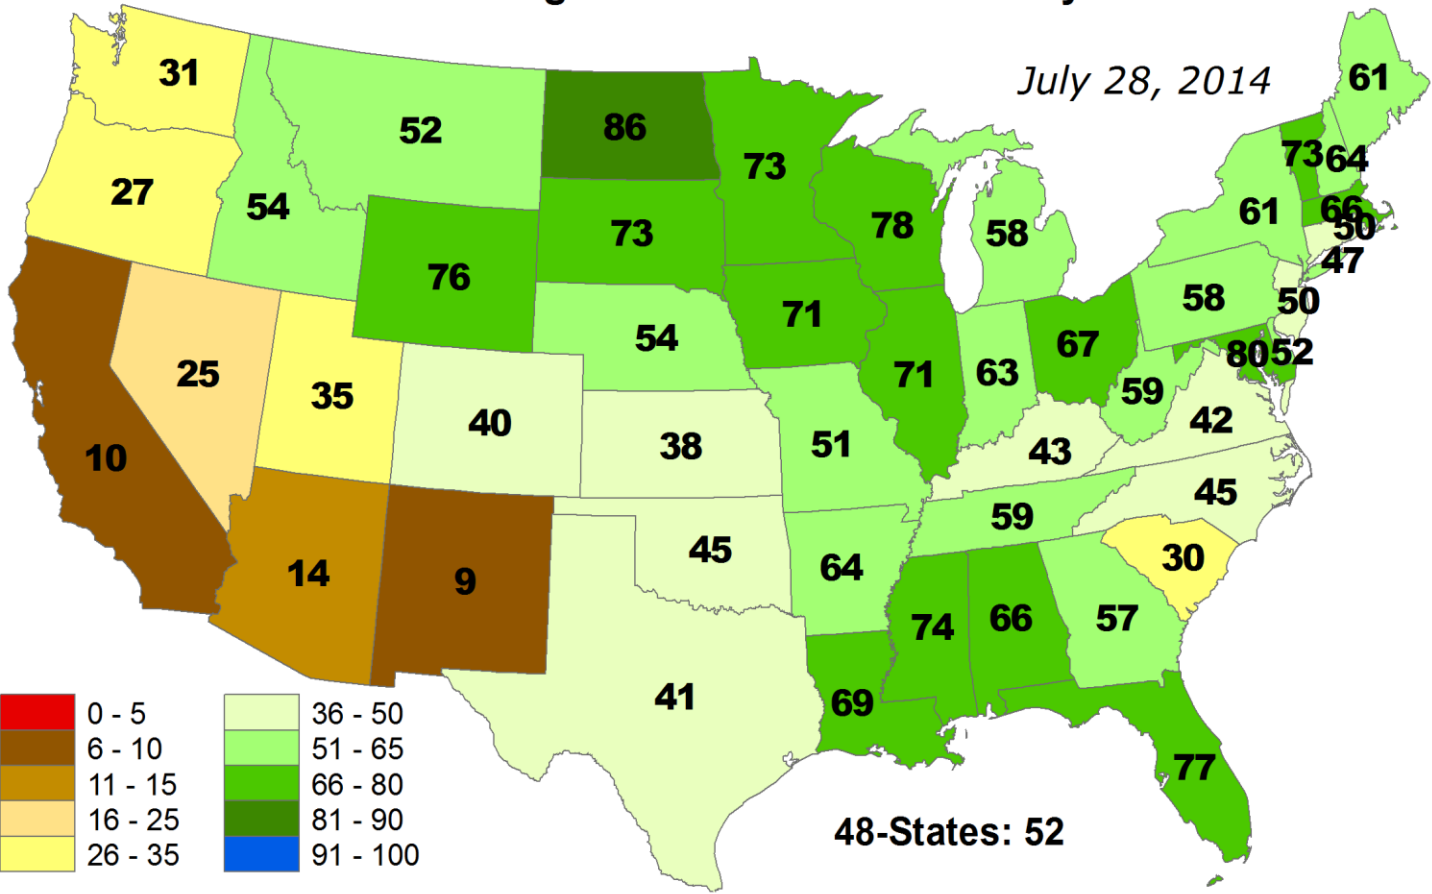

Percent of Pasture & Range Land in "Good" or "Very Good" Condition

Percent of Pasture & Range Land in "Poor" or "Very Poor" Condition

ANOMALOUS % of Pasture and Range Land in "Poor" or "Very Poor" Condition

July 28, 2014

ANOMALOUS % of Pasture and Range Lands in "Poor" or "Very Poor" Condition

July 28, 2014

Average Pasture and Range Land Condition PERCENTILE

Average Pasture and Range Land Condition PERCENTILE