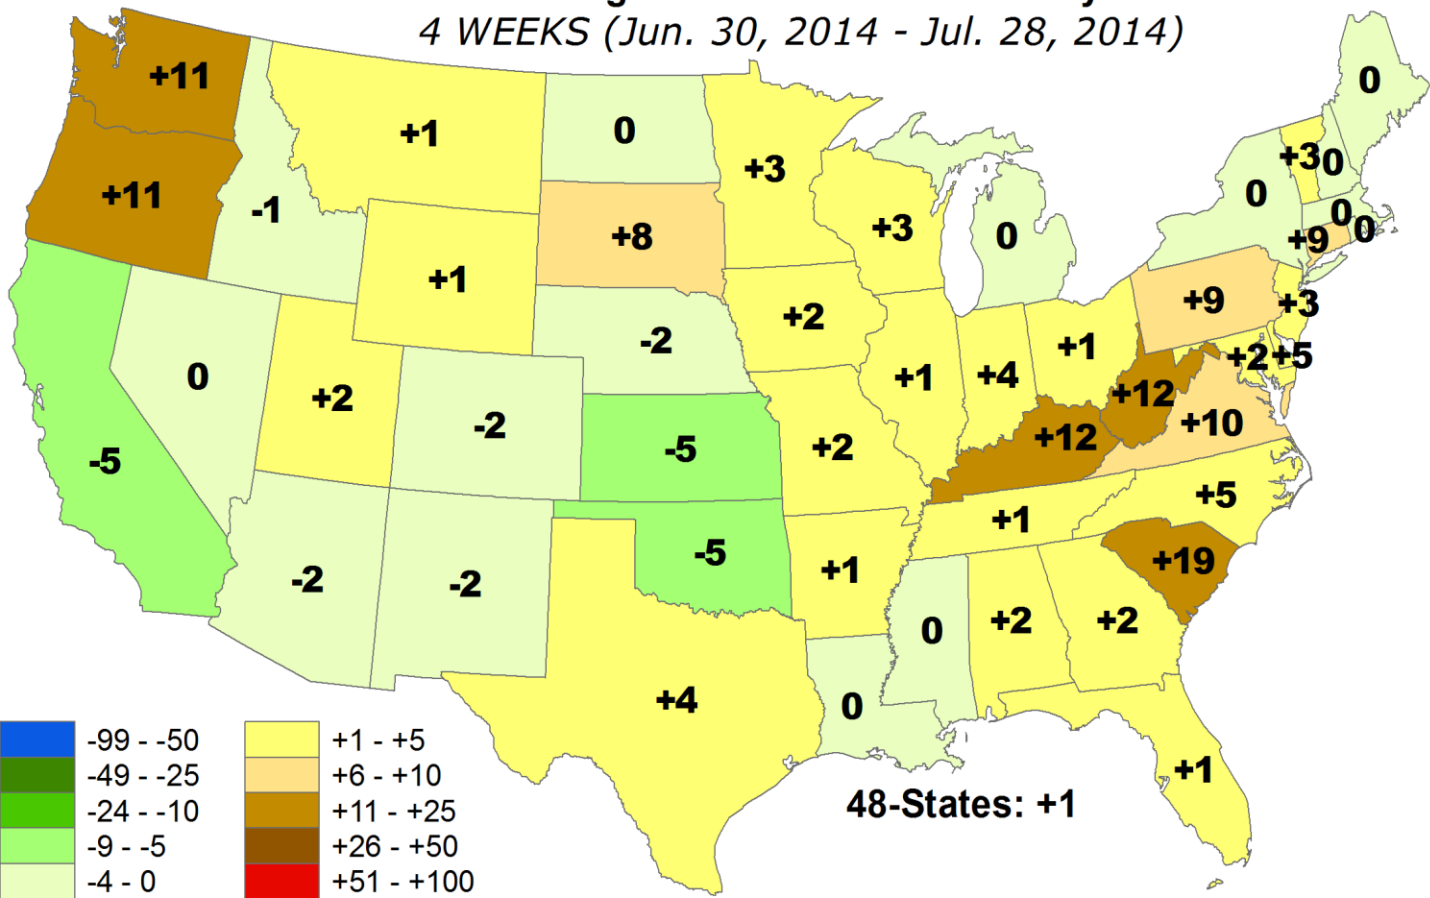

July 28, 2014

ANOMALOUS % of Pasture and Range Lands in "Poor" or "Very Poor" Condition

July 28, 2014

Average Pasture and Range Land Condition PERCENTILE

Average Pasture and Range Land Condition PERCENTILE

CHANGE in % Pasture and Range Lands in "Poor" or "Very Poor" Condition
1 WEEK (Jul. 21, 2014 - Jul. 28, 2014)

CHANGE in % Pasture and Range Lands in "Poor" or "Very Poor" Condition
4 WEEKS (Jun. 30, 2014 - Jul. 28, 2014)