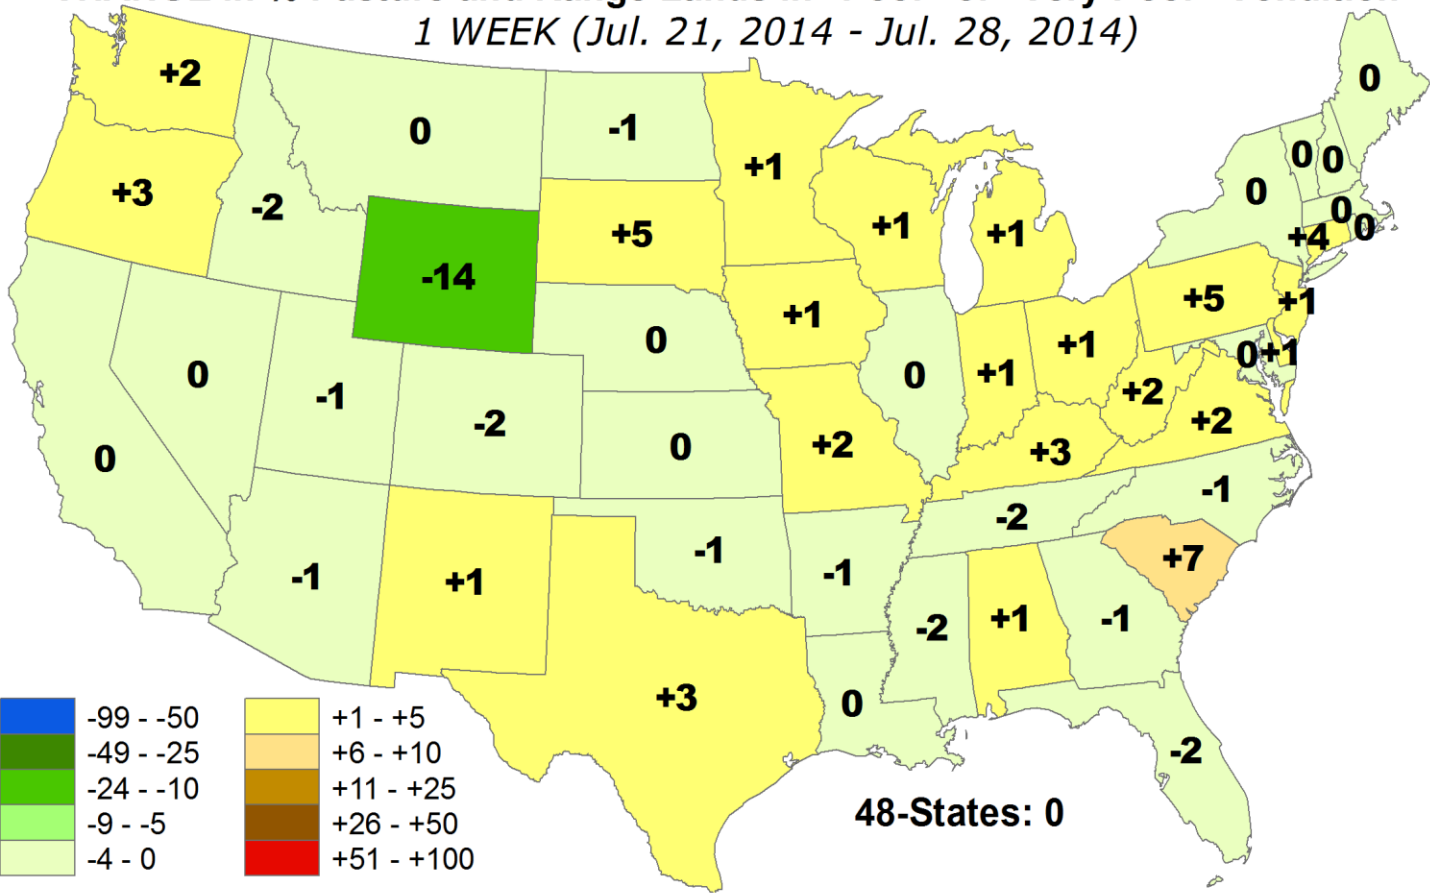

July 28, 2014

ANOMALOUS % of Pasture and Range Lands in "Poor" or "Very Poor" Condition

July 28, 2014

Average Pasture and Range Land Condition PERCENTILE

Average Pasture and Range Land Condition PERCENTILE

CHANGE in % Pasture and Range Lands in "Poor" or "Very Poor" Condition
1 WEEK (Jul. 21, 2014 - Jul. 28, 2014)

CHANGE in % Pasture and Range Lands in "Poor" or "Very Poor" Condition
4 WEEKS (Jun. 30, 2014 - Jul. 28, 2014)