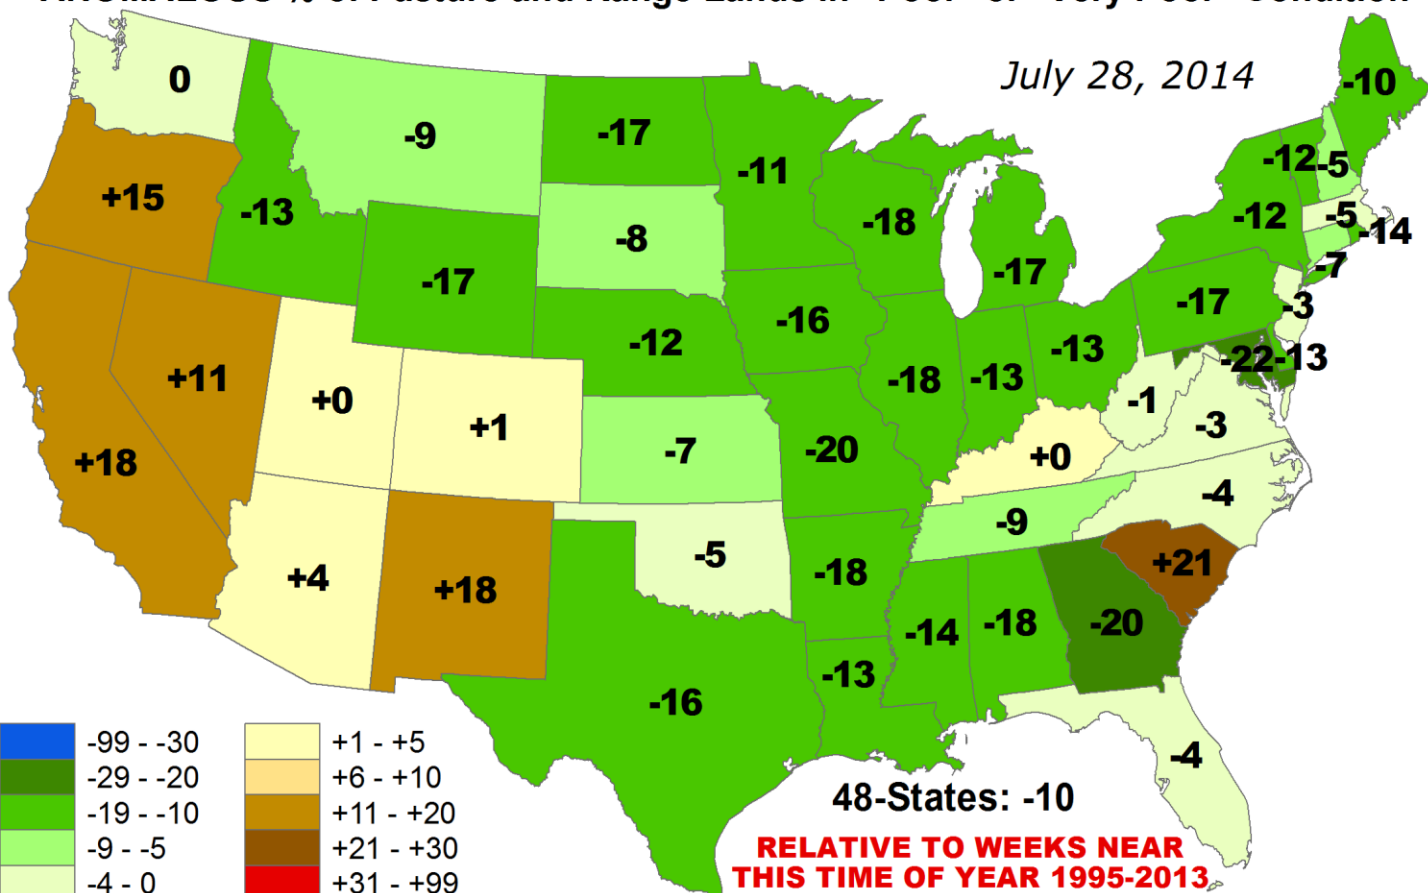

Percent of Pasture & Range Land in "Good" or "Very Good" Condition

Percent of Pasture & Range Land in "Poor" or "Very Poor" Condition

ANOMALOUS % of Pasture and Range Land in "Poor" or "Very Poor" Condition

July 28, 2014

ANOMALOUS % of Pasture and Range Lands in "Poor" or "Very Poor" Condition

July 28, 2014

Average Pasture and Range Land Condition PERCENTILE

Average Pasture and Range Land Condition PERCENTILE