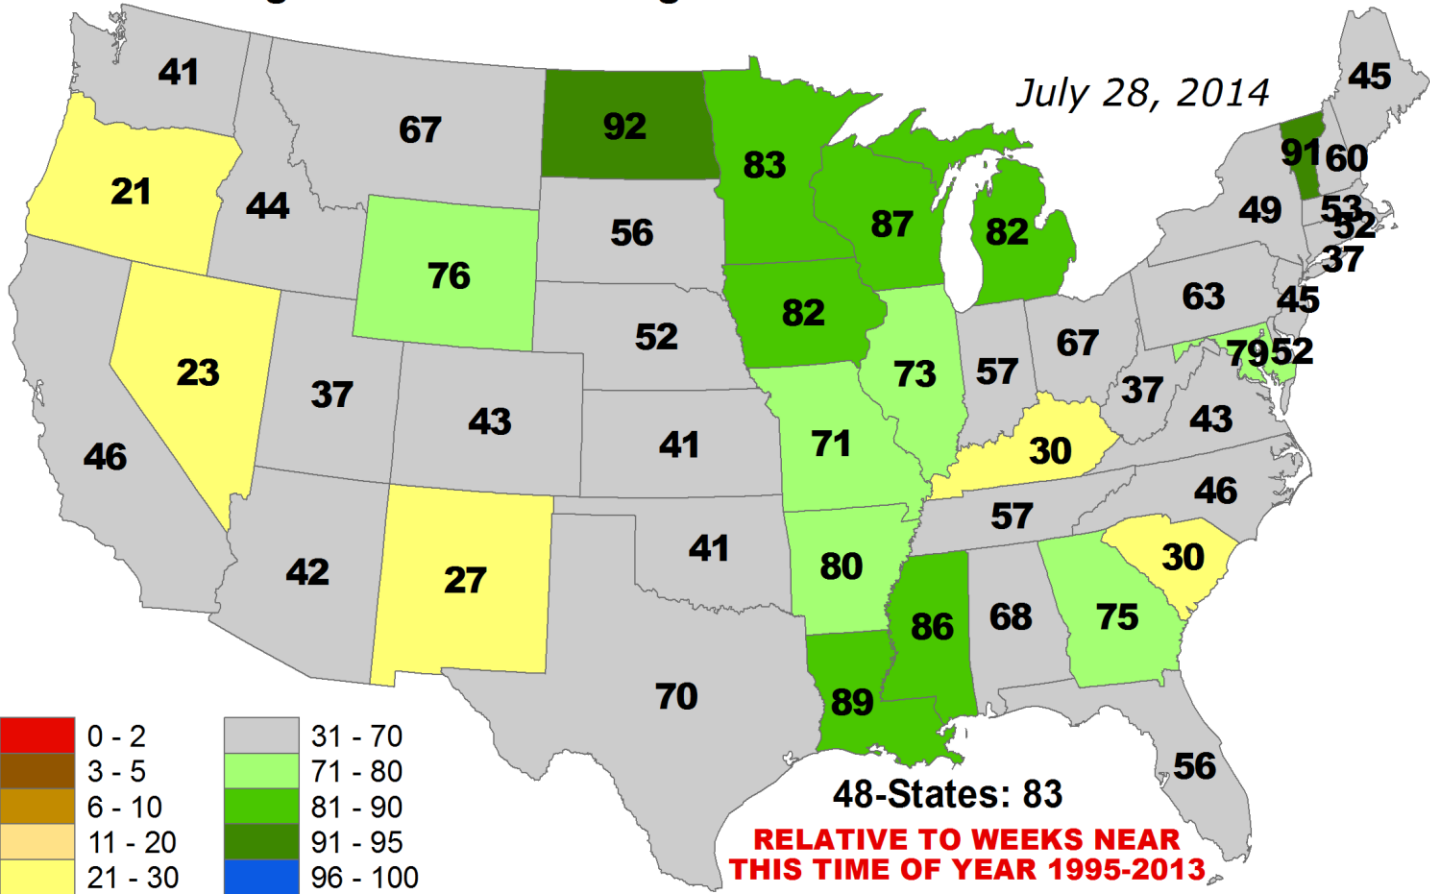

July 28, 2014

ANOMALOUS % of Pasture and Range Lands in "Poor" or "Very Poor" Condition

July 28, 2014

Average Pasture and Range Land Condition PERCENTILE

Average Pasture and Range Land Condition PERCENTILE

CHANGE in % Pasture and Range Lands in "Poor" or "Very Poor" Condition
1 WEEK (Jul. 21, 2014 - Jul. 28, 2014)

CHANGE in % Pasture and Range Lands in "Poor" or "Very Poor" Condition
4 WEEKS (Jun. 30, 2014 - Jul. 28, 2014)