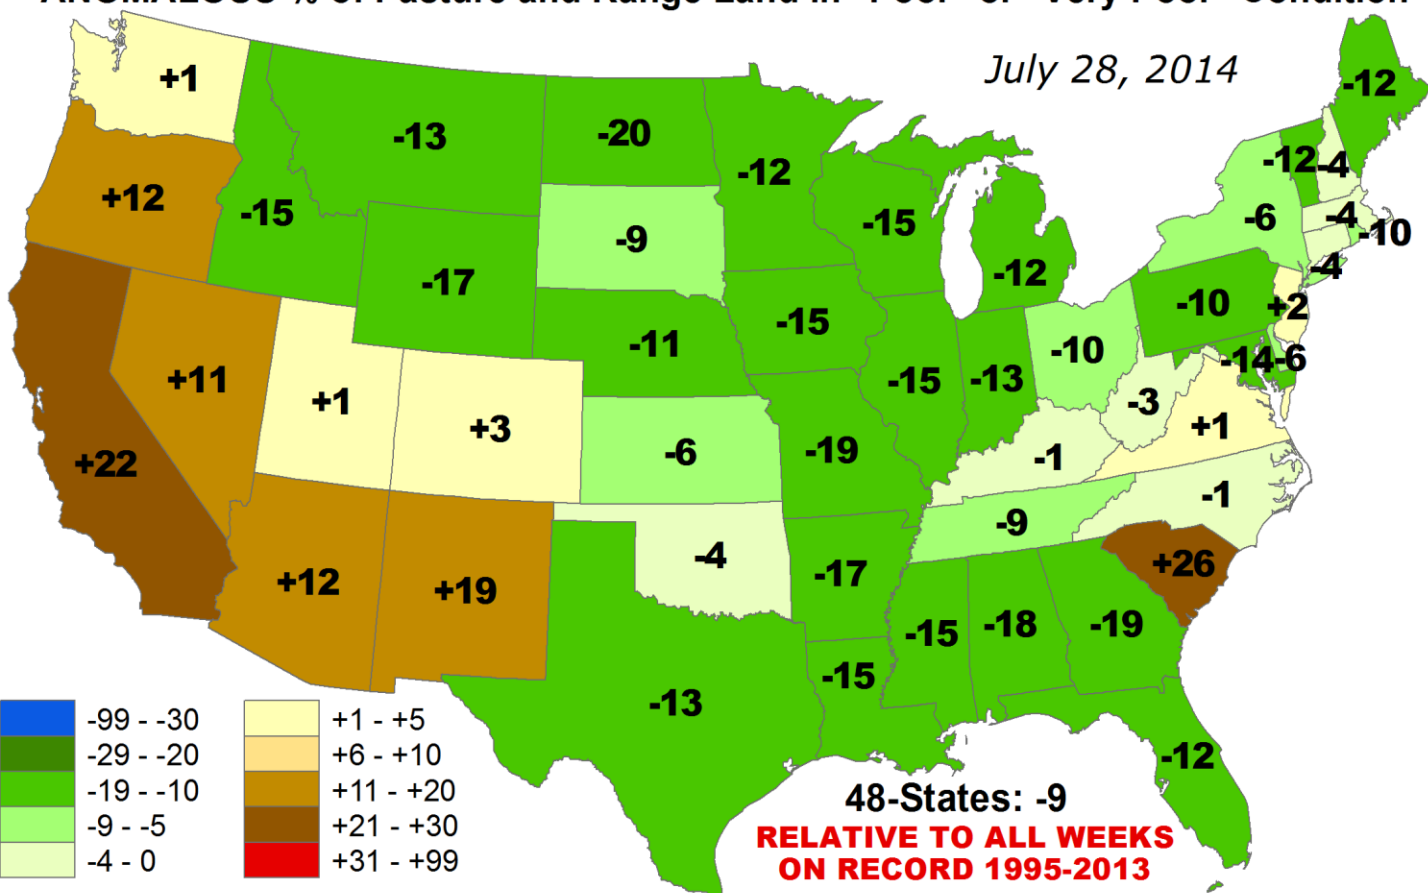

Percent of Pasture & Range Land in "Good" or "Very Good" Condition

Percent of Pasture & Range Land in "Poor" or "Very Poor" Condition

ANOMALOUS % of Pasture and Range Land in "Poor" or "Very Poor" Condition

July 28, 2014

ANOMALOUS % of Pasture and Range Lands in "Poor" or "Very Poor" Condition

July 28, 2014

Average Pasture and Range Land Condition PERCENTILE

Average Pasture and Range Land Condition PERCENTILE