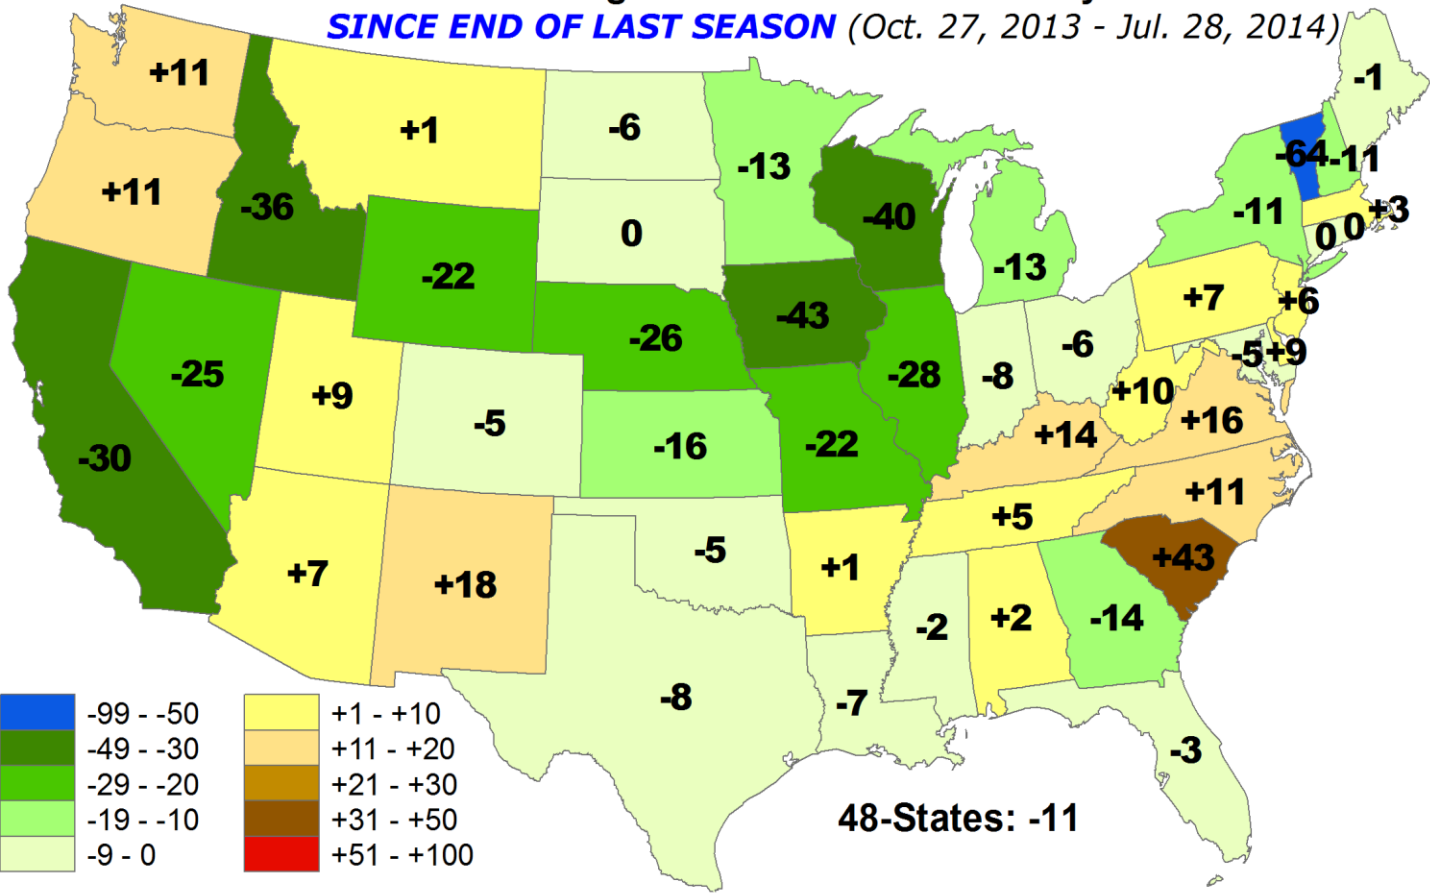

CHANGE in % Pasture and Range Lands in "Poor" or "Very Poor" Condition
SINCE END OF LAST SEASON (Oct. 27, 2013 - Jul. 28, 2014)