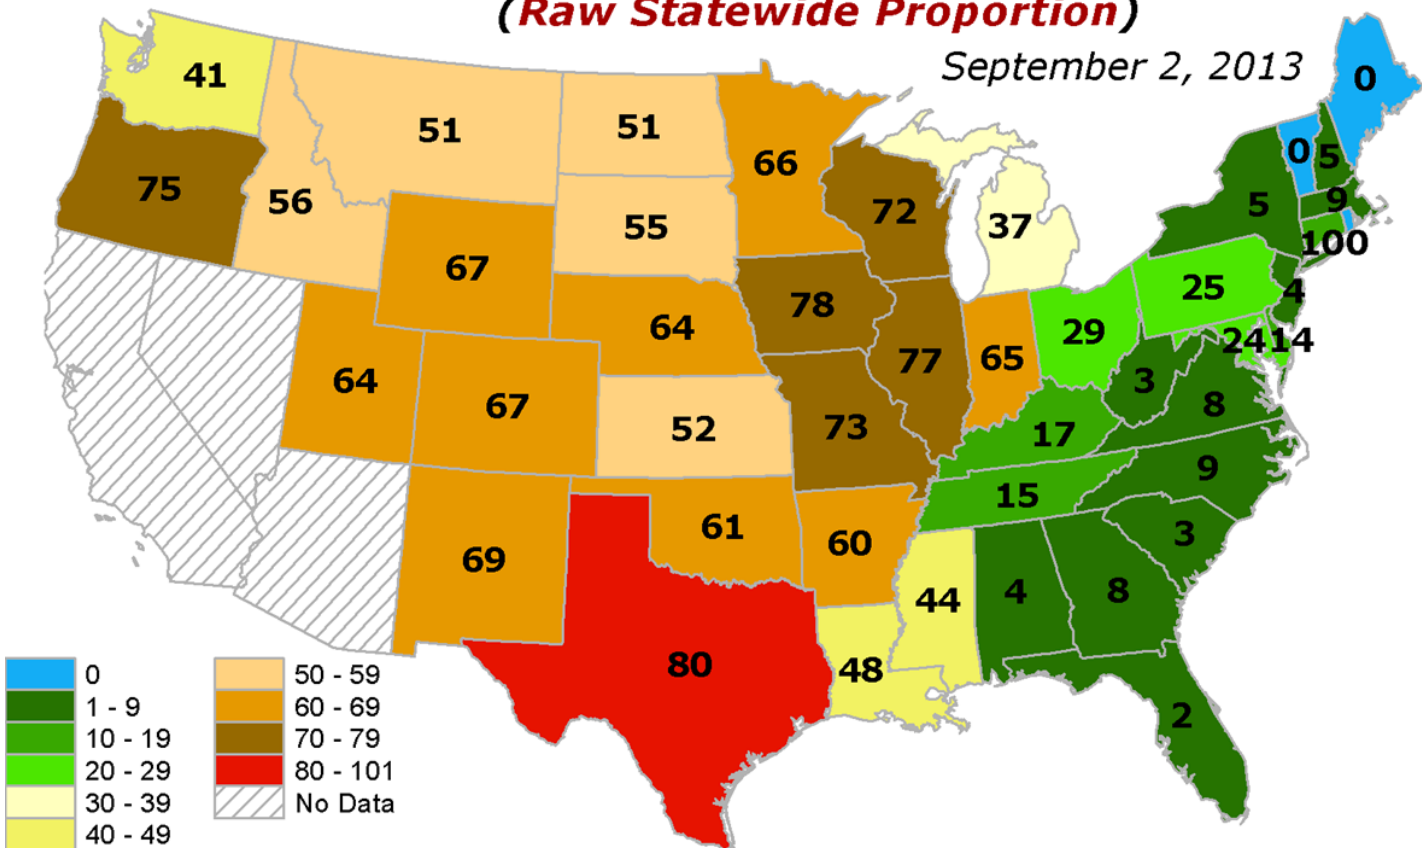

Extent of Topsoil Short or Very Short of Moisture (*Raw Statewide Proportion*)

September 2, 2013

Extent of Topsoil Short or Very Short of Moisture (*Change from Previous Week*)

September 2, 2013

Extent of Topsoil Short or Very Short of Moisture (*PERCENTILE for This Time in Growing Season*)

September 2, 2013

Extent of Topsoil Short or Very Short of Moisture (*DEPARTURE from Median*)

September 2, 2013