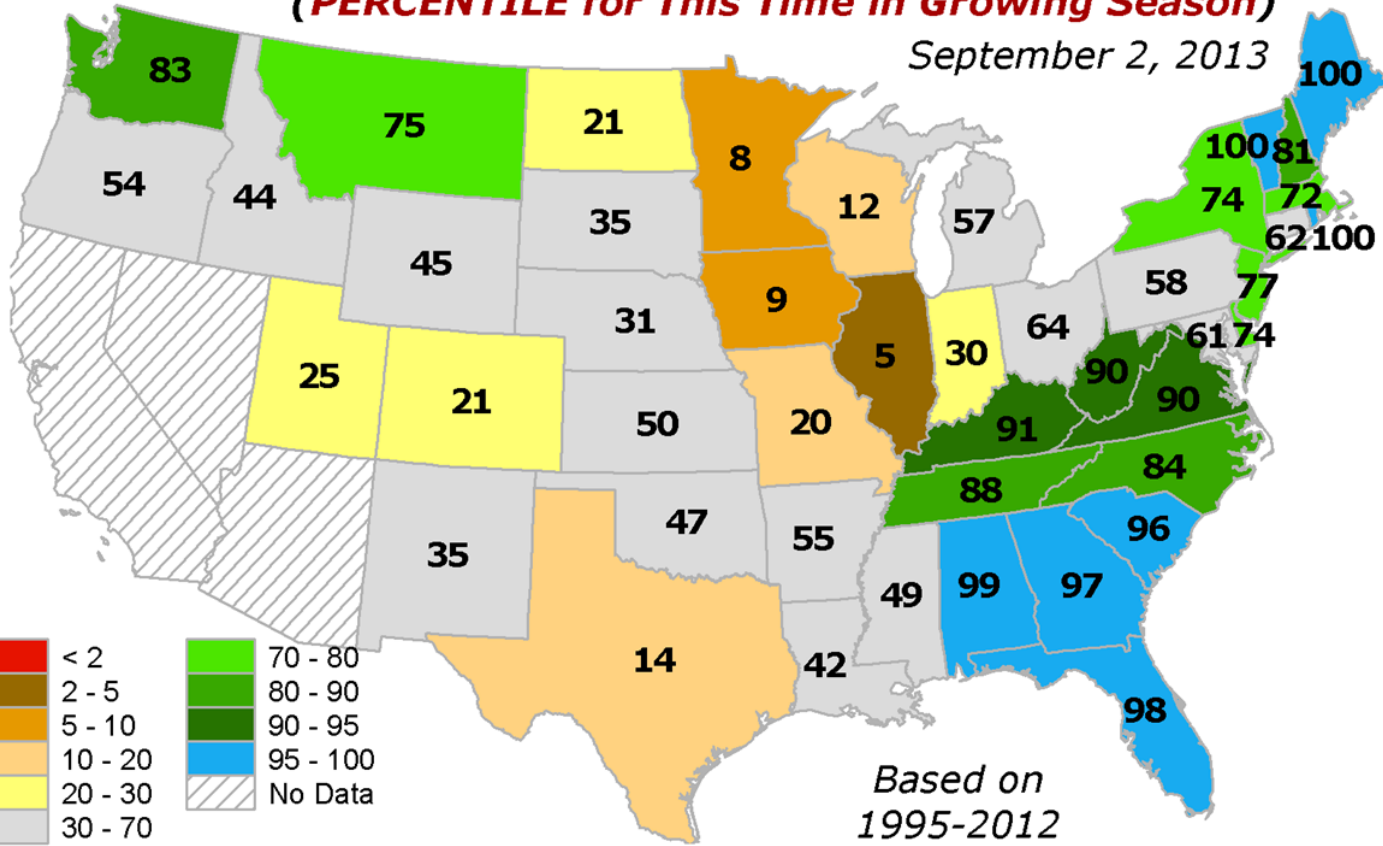

Extent of Topsoil Short or Very Short of Moisture (*PERCENTILE for This Time in Growing Season*)

September 2, 2013