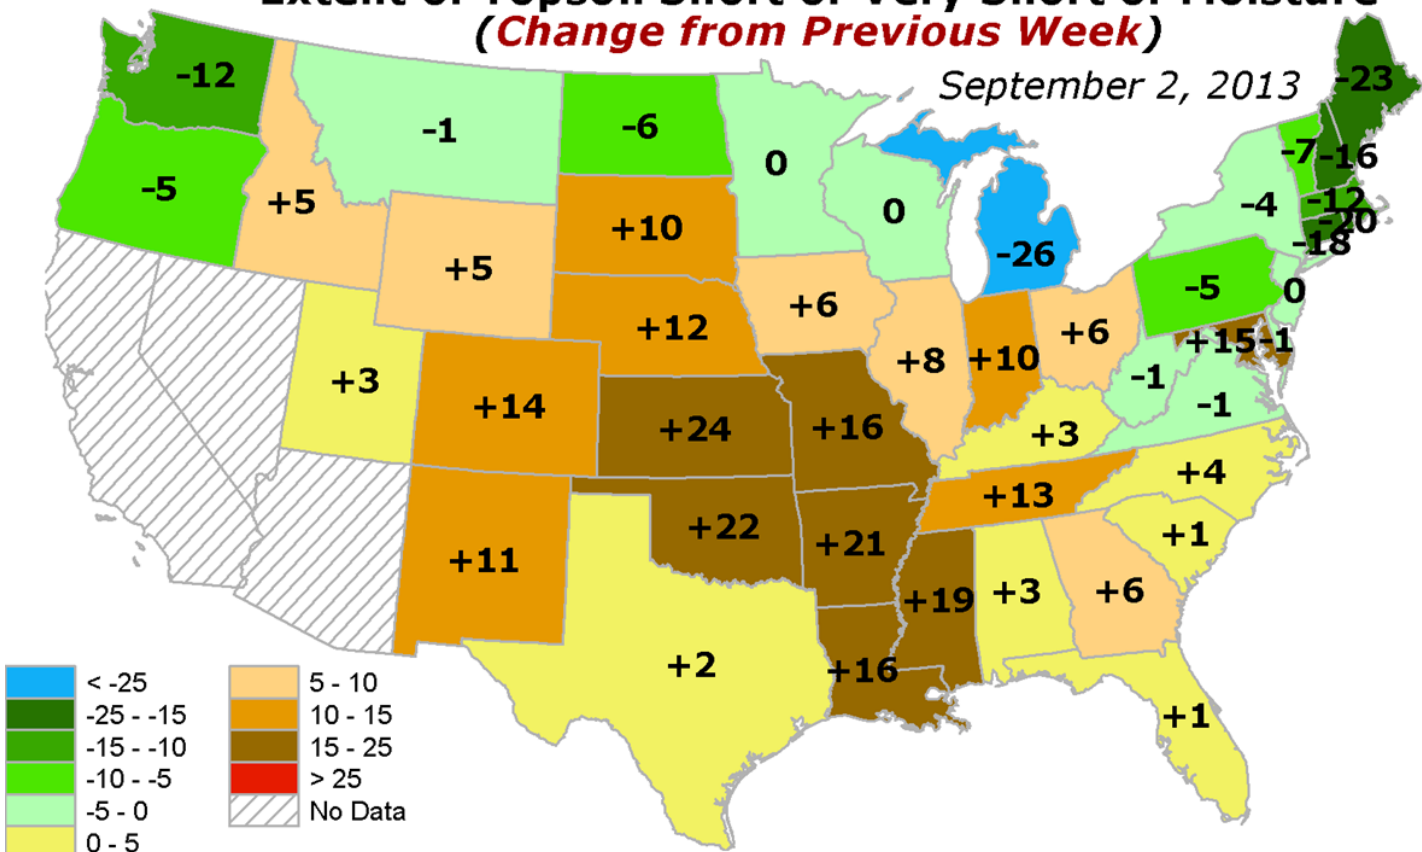

Extent of Topsoil Short or Very Short of Moisture (*Raw Statewide Proportion*)

September 2, 2013

Extent of Topsoil Short or Very Short of Moisture (*Change from Previous Week*)

September 2, 2013

Extent of Topsoil Short or Very Short of Moisture (*PERCENTILE for This Time in Growing Season*)

September 2, 2013

Extent of Topsoil Short or Very Short of Moisture (*DEPARTURE from Median*)

September 2, 2013