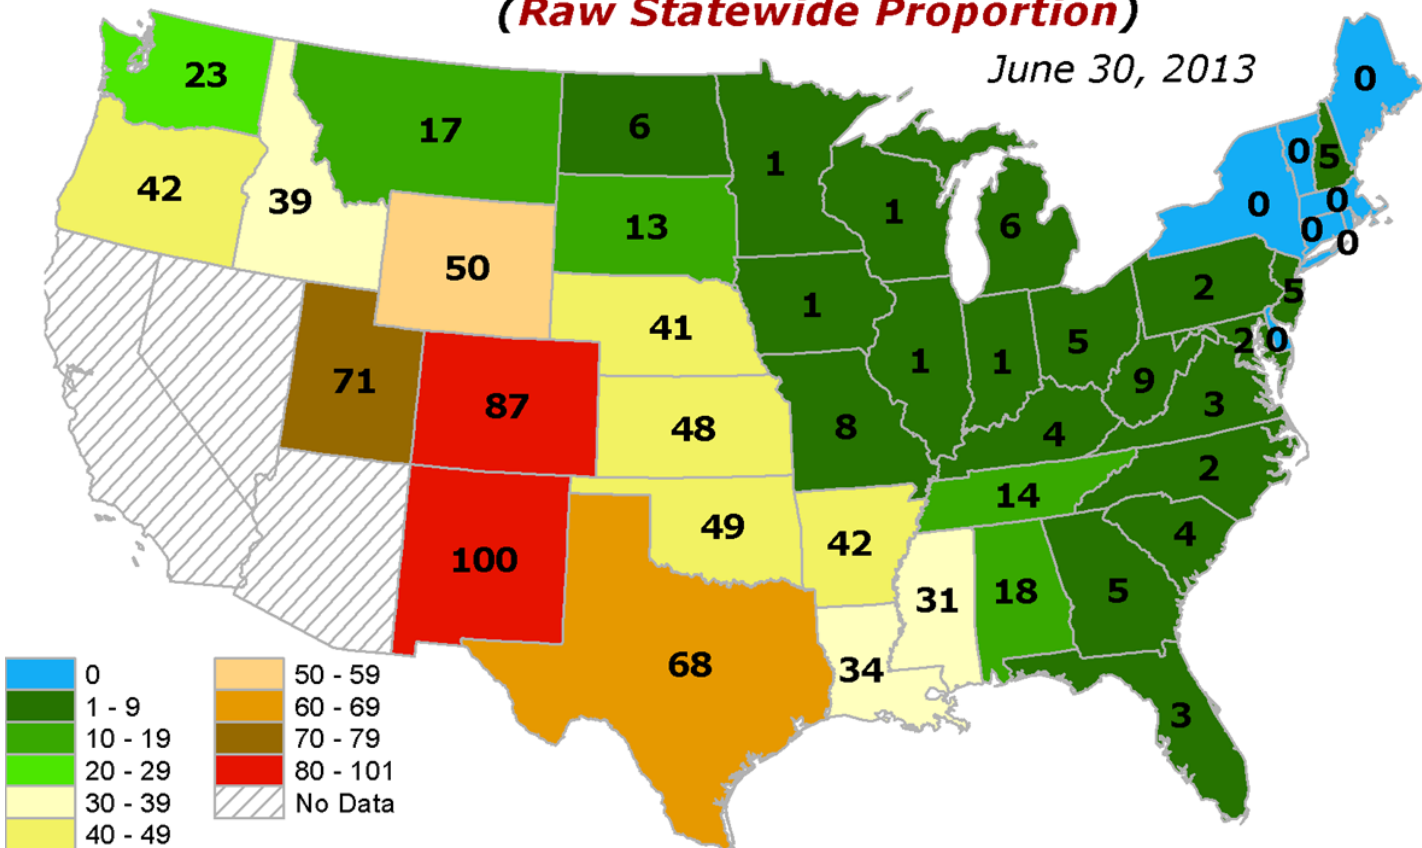

Extent of Topsoil Short or Very Short of Moisture (*Raw Statewide Proportion*)

June 30, 2013

Extent of Topsoil Short or Very Short of Moisture (*Change from Previous Week*)

June 30, 2013

Extent of Topsoil Short or Very Short of Moisture (*PERCENTILE for This Time in Growing Season*)

June 30, 2013

Extent of Topsoil Short or Very Short of Moisture (*DEPARTURE from Median*)

June 30, 2013