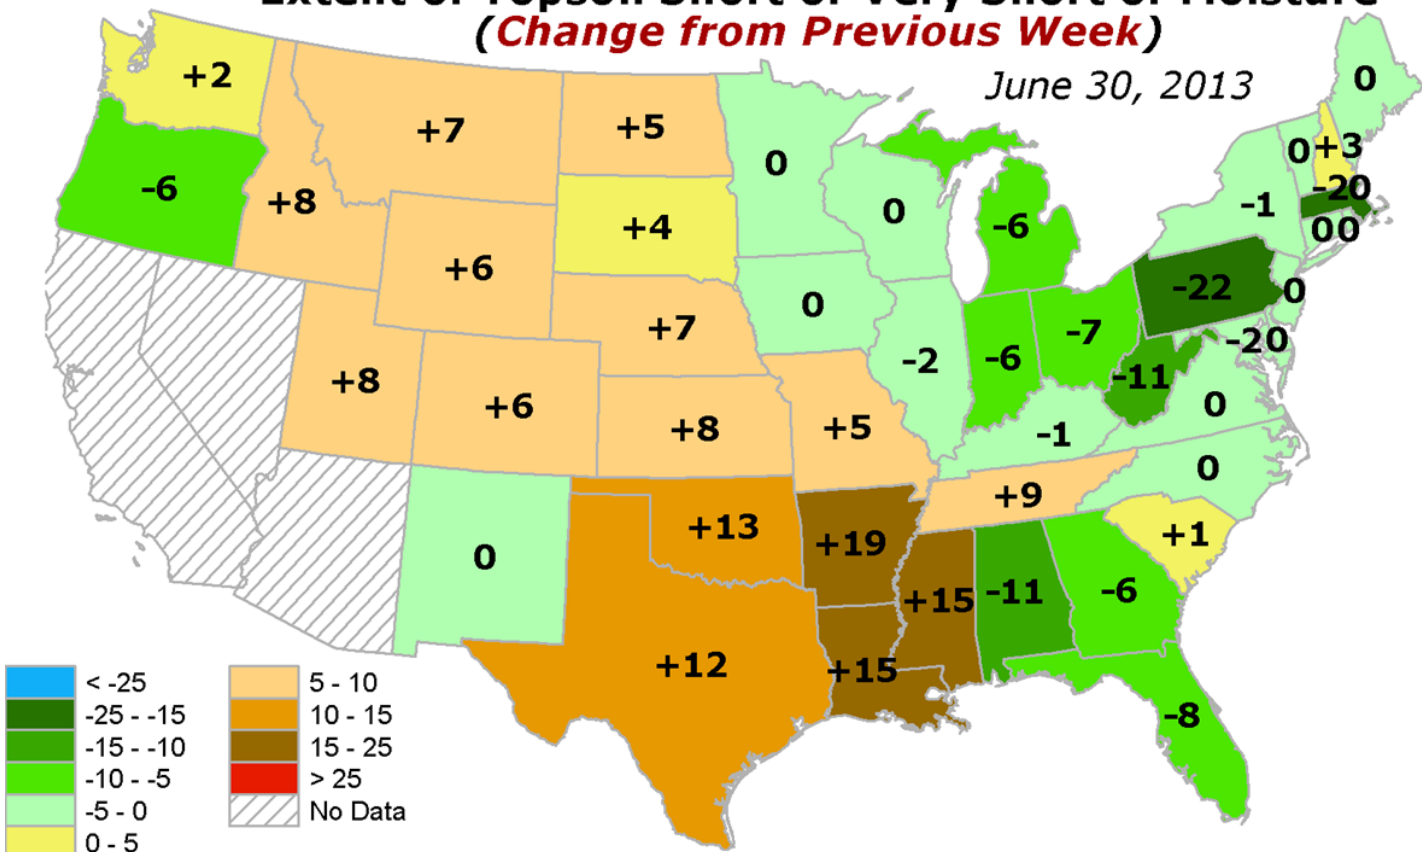

Extent of Topsoil Short or Very Short of Moisture (*Raw Statewide Proportion*)

June 30, 2013

Extent of Topsoil Short or Very Short of Moisture (*Change from Previous Week*)

June 30, 2013

Extent of Topsoil Short or Very Short of Moisture (*PERCENTILE for This Time in Growing Season*)

June 30, 2013

Extent of Topsoil Short or Very Short of Moisture (*DEPARTURE from Median*)

June 30, 2013