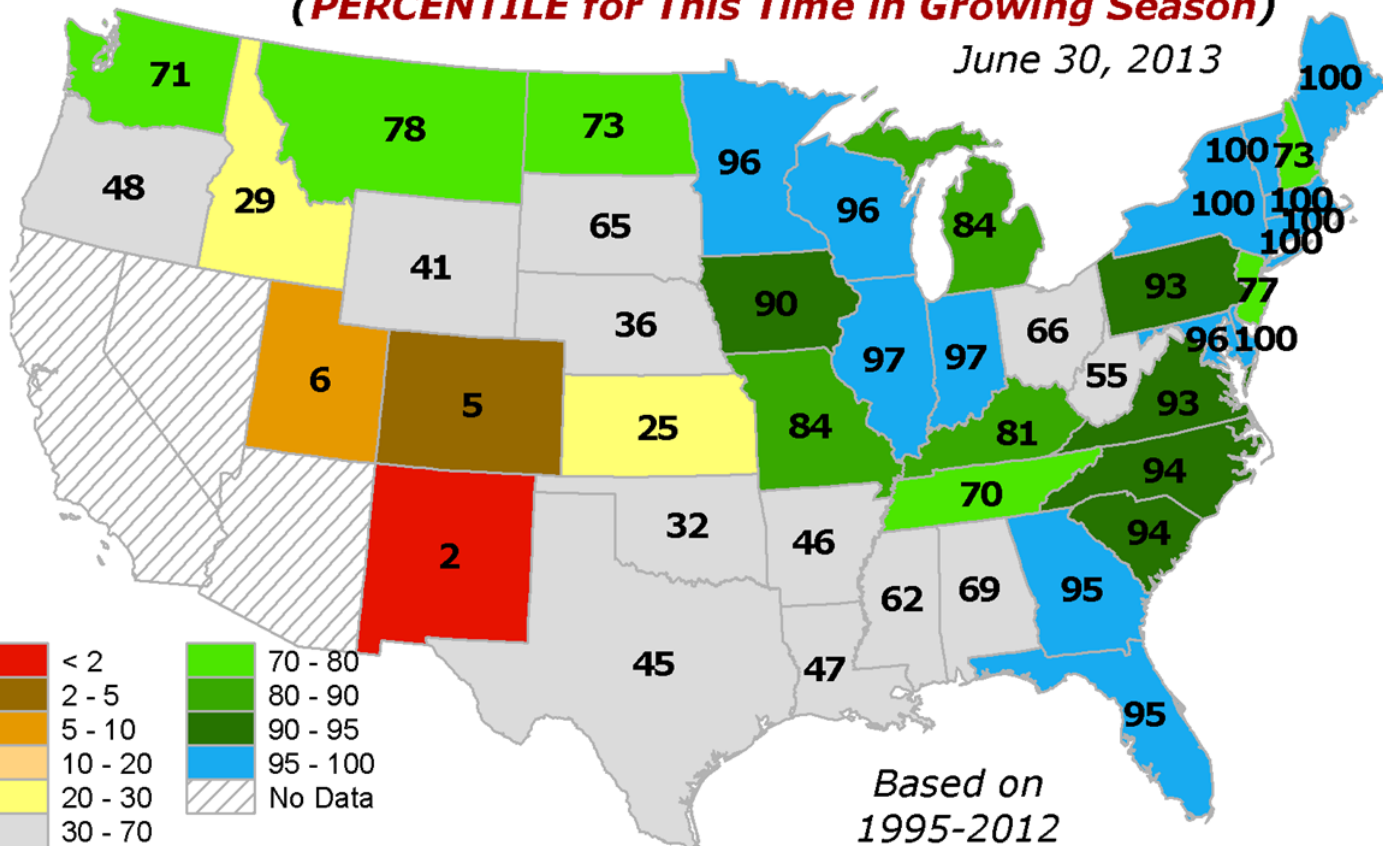

Extent of Topsoil Short or Very Short of Moisture (*PERCENTILE for This Time in Growing Season*)

June 30, 2013