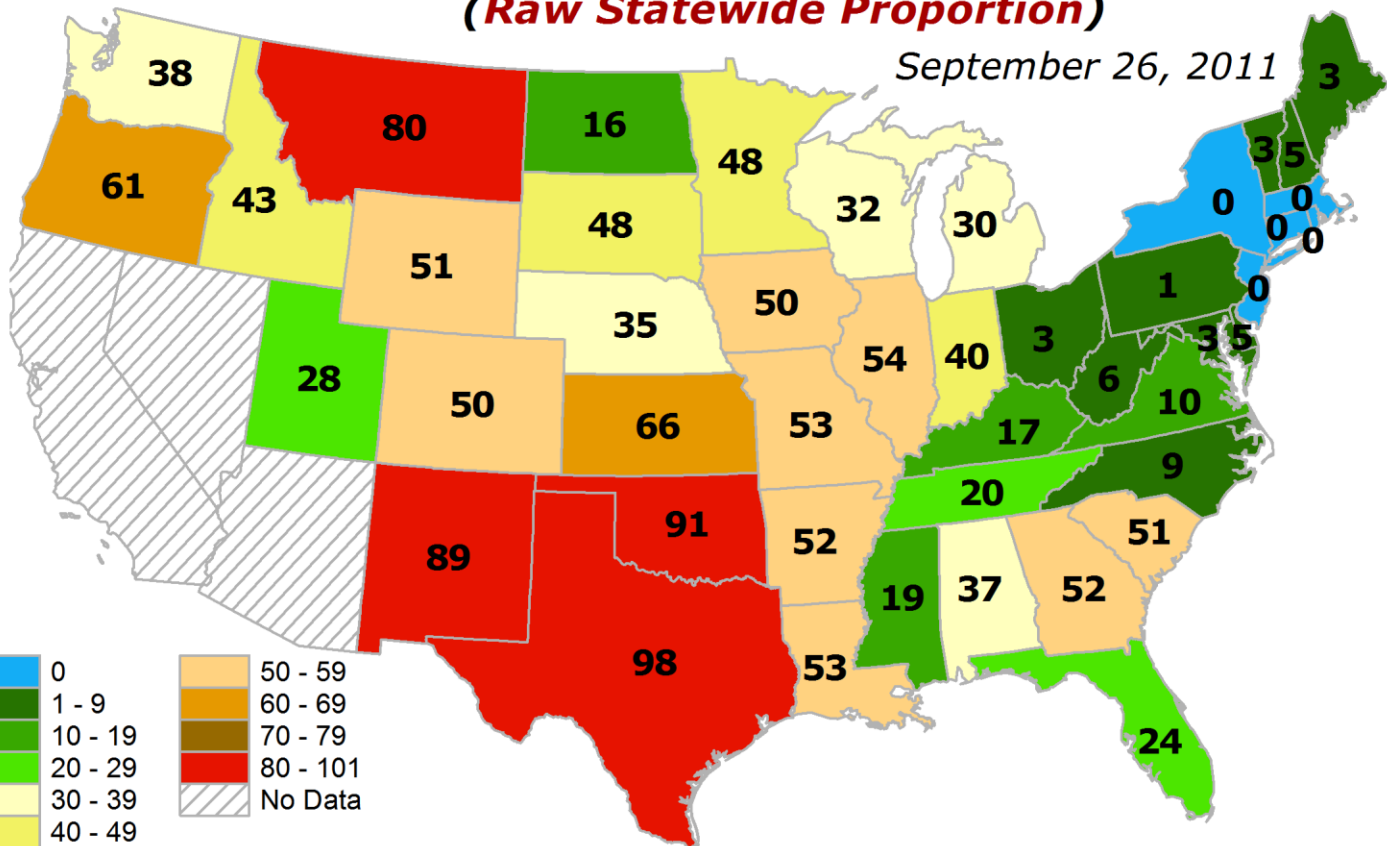

Extent of Topsoil Short or Very Short of Moisture (*Raw Statewide Proportion*)

September 26, 2011

Extent of Topsoil Short or Very Short of Moisture (*Change from Previous Week*)

September 26, 2011